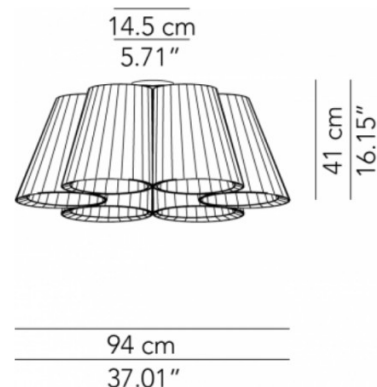

PRODUCT SPECIFICATION

Light Source: 6 x Max 70W E27 + 1 x Max 42W E27 (Excluded)

IP Code: 20

Dimming: Dimmable via mains phase dimming.

Dimensions: Shade: Ø94cm
Height: 41cm

Ceiling Canopy: 14.5cm

For all sales and technical enquiries, please contact: