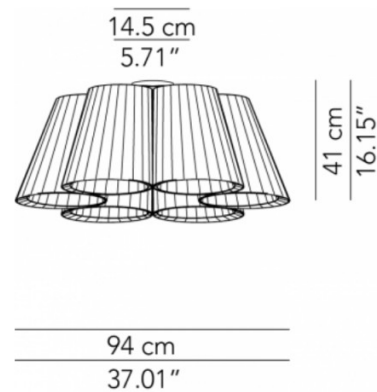

## PRODUCT SPECIFICATION

**Light Source:** 6 x Max 70W E27 + 1 x Max 42W E27 (Excluded)

**IP Code:** 20

**Dimming:** Dimmable via mains phase dimming.

**Dimensions:** Shade: Ø94cm  
Height: 41cm

Ceiling Canopy: 14.5cm