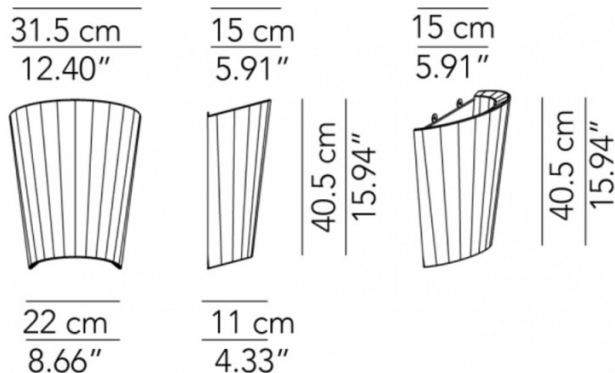

## PRODUCT SPECIFICATION

**Light Source:** 2 x Max 42W E27 (Excluded)

**IP Code:** 20

**Dimensions:** Width: 31.5cm  
Height: 40.5cm  
Depth: 11cm

For all sales and technical enquiries, please contact:

+44 (0)114 263 4266