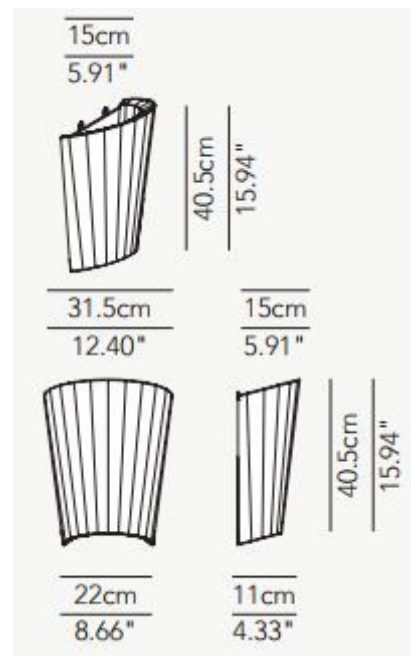

Modoluce Florinda Wall Light

LA5312

SOURCE: <https://www.davidvillagelighting.co.uk/product/Modoluce-Florinda-Wall-Light/18759>

PRODUCT DESCRIPTION

Modoluce Florinda Wall Light

Wall light with hand folded pleated material shade. Material available in a large range of colours.

PRODUCT SPECIFICATION

Light Source: 2 x 42W E27 (excluded)

IP Code: 20

Dimensions: 31.5 cm top width
 22 cm bottom width
 15 cm top depth
 11 cm bottom depth
 40.5 cm height

For all sales and technical enquiries, please contact: