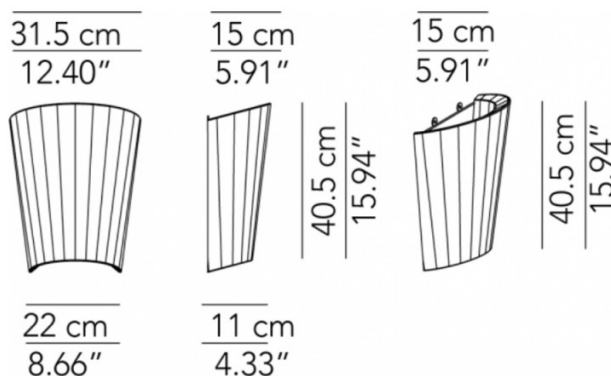

PRODUCT SPECIFICATION

Light Source: 2 x Max 42W E27 (Excluded)

IP Code: 20

Dimming: Dimmable via mains phase dimming.

Dimensions: Width: 31.5cm
Height: 40.5cm
Depth: 11cm

For all sales and technical enquiries, please contact: