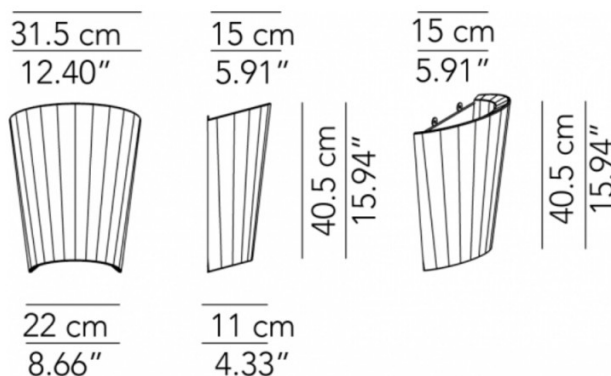

## PRODUCT SPECIFICATION

**Light Source:** 2 x Max 42W E27 (Excluded)

**IP Code:** 20

**Dimming:** Dimmable via mains phase dimming.

**Dimensions:** Width: 31.5cm  
Height: 40.5cm  
Depth: 11cm

**For all sales and technical enquiries, please contact:**