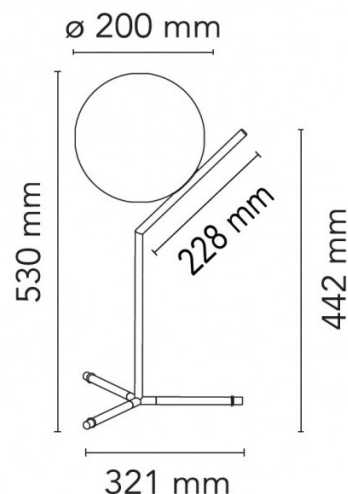

The IC T1 High is one of three table lamps in the [Flos IC collection](#). The IC T1 High table lamp stands on a taller rod than its two sister lights, the IC T1 Low and IC T2 table light.

The IC T1 High table light explores balance with a glass sphere glossy diffuser that is perfectly "balanced" on the edge of a metal rod, being an elegant and sophisticated design. The blown opal glass lampshade provides a soft, glare-free glow and with a dimmer switch, you can also create the correct ambience for your interior. Use on tables, desks, side tables and more to create a warm atmosphere with a chic and beautiful lighting design.

PRODUCT SPECIFICATION

Light Source: 1 x Max 9W LED E14 T28 (excluded)

IP Code: 20

Dimming: In line dimmer included on cable

Dimensions: Ø20cm shade
53cm height
32.1cm width

For all sales and technical enquiries, please contact: