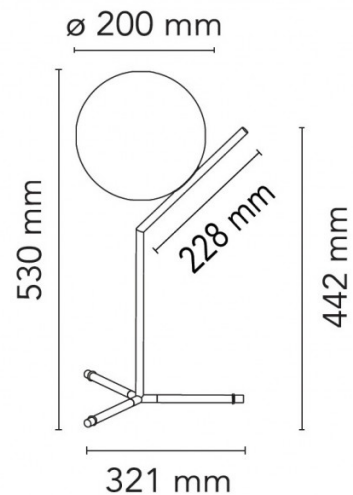

## PRODUCT SPECIFICATION

**Light Source:** 1 x Max 9W LED E14 T28 (excluded)

**IP Code:** 20

**Dimming:** In line dimmer included on cable

**Dimensions:** Ø20cm shade  
53cm height  
32.1cm width

**For all sales and technical enquiries, please contact:**