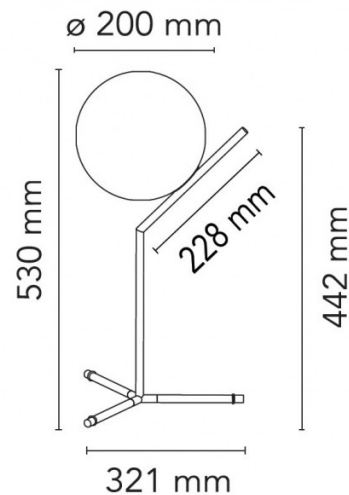

The IC T1 High is one of three table lamps in the [Flos IC collection](#). The IC T1 High table lamp stands on a taller rod than its two sister lights, the IC T1 Low and IC T2 table light.

The IC T1 High table light explores balance with a glass sphere glossy diffuser that is perfectly "balanced" on the edge of a metal rod, being an elegant and sophisticated design. The blown opal glass lampshade provides a soft, glare-free glow and with a dimmer switch, you can also create the correct ambience for your interior. Use on tables, desks, side tables and more to create a warm atmosphere with a chic and beautiful lighting design.

PRODUCT SPECIFICATION

Light Source: 1 x Max 9W LED E14 T28 (excluded)

IP Code: 20

Dimming: In line dimmer included on cable

Dimensions: Ø20cm shade  
53cm height  
32.1cm width

For all sales and technical enquiries, please contact: