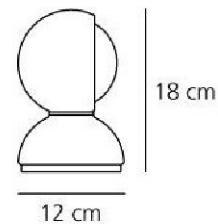

PRODUCT SPECIFICATION

Light Source: 1 x 4W LED E14 or 1 x 25W E14 (excluded)

IP Code: 20

Dimming: In line on/off switch included on the cord.

Dimensions: 12 cm depth
18 cm height

For all sales and technical enquiries, please contact: