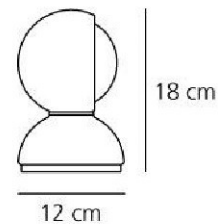

## PRODUCT SPECIFICATION

**Light Source:** 1 x 4W LED E14 or 1 x 25W E14 (excluded)

**IP Code:** 20

**Dimming:** In line on/off switch included on the cord.

**Dimensions:** 12 cm depth  
18 cm height

For all sales and technical enquiries, please contact: