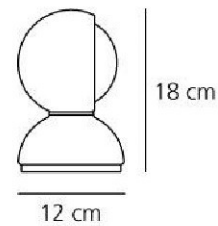

Artemide

Artemide Eclisse Table Lamp

LA10858T

SOURCE: <https://www.davidvillagelighting.co.uk/product/Artemide-Eclisse-Table-Lamp/18750>

PRODUCT DESCRIPTION

Designer: Vico Magistretti

Eclisse by Artemide

Eclisse was designed by eminent designer and architect, Vico Magistretti in the 1960s. The design won the Compasso d'Oro award in 1967 and has been the avant-garde equilibrium between design and utility. By rotating the inner shade, you can adjust the light intensity and direct the light, the same that an eclipse works. By having two shades, a fixed outer and a rotatable inner, you can choose to have a direct or diffused light. The lamp is available in three vivid colour choices, white, orange or red further reflecting the '60s influence. Eclisse table lamp is part of the permanent exhibition in various design museums in the world, including MoMA.

PRODUCT SPECIFICATION

Light Source: 1 x 4W LED E14 or 1 x 25W E14 (excluded)

IP Code: 20

Dimming: In line on/off switch included on the cord.

Dimensions: 12 cm depth  
18 cm height

For all sales and technical enquiries, please contact: