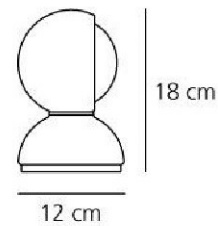

Artemide

Artemide Eclisse Table Lamp

LA10858T

SOURCE: <https://www.davidvillagelighting.co.uk/product/Artemide-Eclisse-Table-Lamp/18750>

PRODUCT DESCRIPTION

Designer: Vico Magistretti

Eclisse by Artemide

Eclisse was designed by eminent designer and architect, Vico Magistretti in the 1960s. The design won the Compasso d'Oro award in 1967 and has been the avant-garde equilibrium between design and utility. By rotating the inner shade, you can adjust the light intensity and direct the light, the same that an eclipse works. By having two shades, a fixed outer and a rotatable inner, you can choose to have a direct or diffused light. The lamp is available in three vivid colour choices, white, orange or red further reflecting the '60s influence. Eclisse table lamp is part of the permanent exhibition in various design museums in the world, including MoMA.

PRODUCT SPECIFICATION

Light Source: 1 x 4W LED E14 or 1 x 25W E14 (excluded)

IP Code: 20

Dimming: In line on/off switch included on the cord.

Dimensions: 12 cm depth
18 cm height

For all sales and technical enquiries, please contact: