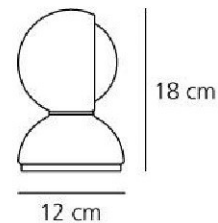

PRODUCT SPECIFICATION

Light Source: 1 x 4W LED E14 or 1 x 25W E14 (excluded)

IP Code: 20

Dimming: In line on/off switch included on the cord.

Dimensions: 12 cm depth
18 cm height

For all sales and technical enquiries, please contact: