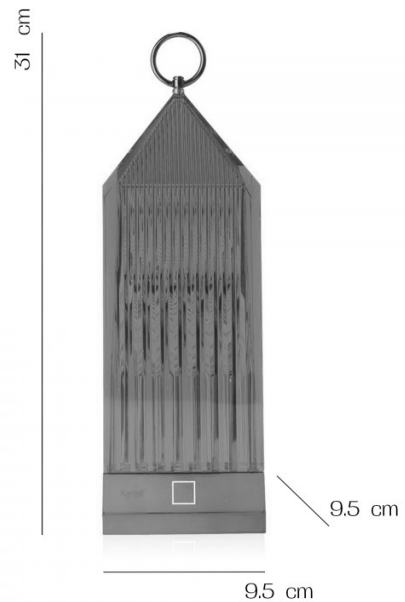

Kartell Lantern Portable Table Lamp

We currently have limited stock of one of these items in our [Clearance section](#).

Lantern by Fabio Novembre is an original portable LED, transparent, “chargeable”, injection moulded lamp that charges by placing it on a charging base. The light is projected by a graphic effect of the design.

IP Code: 54

Dimensions: 9.5 cm Width
31 cm Height
9.5 cm Depth

For all sales and technical enquiries, please contact:

+44 (0)114 263 4266

info@davidvillagelighting.co.uk

www.davidvillagelighting.co.uk