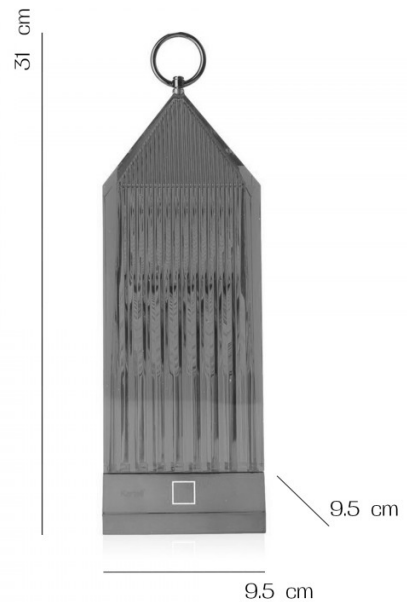

Kartell Lantern Portable Table Lamp

We currently have limited stock of one of these items in our [Clearance section](#).

Lantern by Fabio Novembre is an original portable LED, transparent, “chargeable”, injection moulded lamp that charges by placing it on a charging base. The light is projected by a graphic effect of the design.

IP Code: 54

Dimensions: 9.5 cm Width
31 cm Height
9.5 cm Depth

For all sales and technical enquiries, please contact:

+44 (0)114 263 4266

info@davidvillagelighting.co.uk

www.davidvillagelighting.co.uk