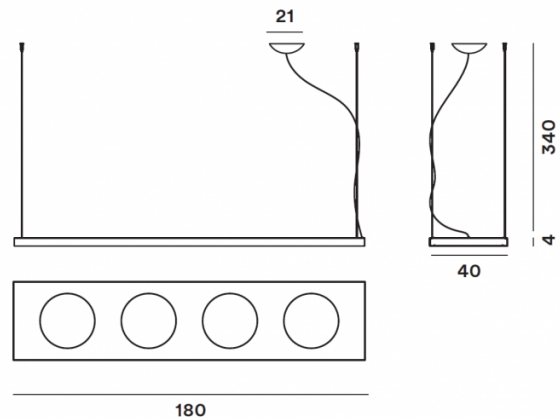

**PRODUCT SPECIFICATION**

- Light Source:** 47W, 2700K, 6486 lumens
- IP Code:** 20
- Dimming:** Dimmable via Dali dimming systems or Push to make/ switch dimming. Please consult your electrician, additional wiring may be required on site.
- Dimensions:** 180cm length  
40cm width  
4cm depth  
340cm drop