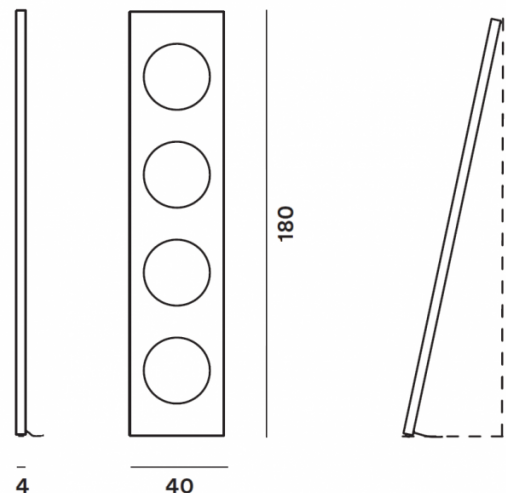

The Dolmen LED floor lamp was designed by Ferruccio Laviani in the mid 90s and is still a best seller from the brand Foscarini. Now updated with integrated LED technology, this floor lamp has a unique and abstract character, with 4 distinct holes which resemble portholes of a ship. The lamp is unique as it stands up by being propped against the wall, with a small canopy holder provided to anchor it to the wall.

PRODUCT SPECIFICATION

- Light Source:** 47W, 2700K, 6486 lumens
- IP Code:** 20
- Dimming:** In line dimmer included on cable
- Dimensions:** 40cm width
180cm height
4cm depth

For all sales and technical enquiries, please contact: