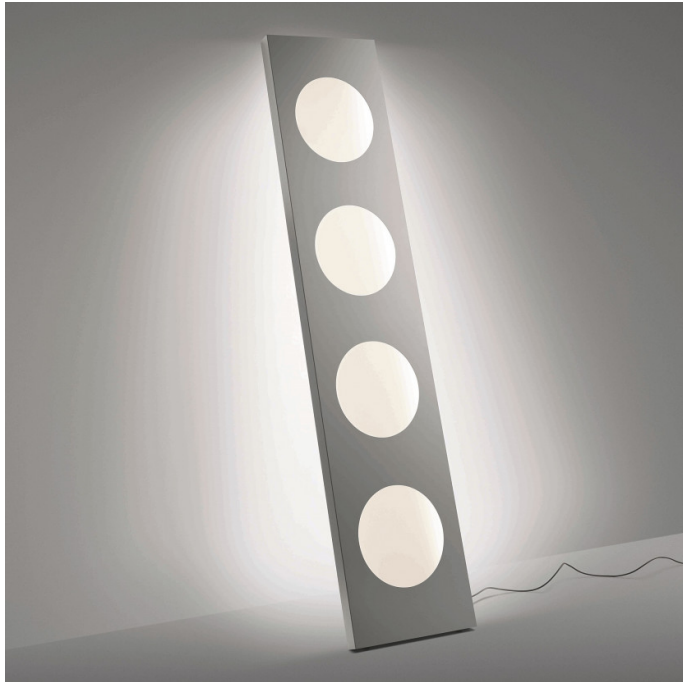

FOSCARINI

Foscarini Dolmen LED Floor Lamp

LA5294

SOURCE: <https://www.davidvillagelighting.co.uk/product/Foscarini-Dolmen-LED-Floor-Lamp/18738>

PRODUCT DESCRIPTION

Designer: Ferruccio Laviani

Dolmen LED Floor Lamp by Foscarini

The Dolmen LED floor lamp was designed by Ferruccio Laviani in the mid 90s and is still a best seller from the brand Foscarini. Now updated with integrated LED technology, this floor lamp has a unique and abstract character, with 4 distinct holes which resemble portholes of a ship. The lamp is unique as it stands up by being propped against the wall, with a small canopy holder provided to anchor it to the wall.

The Dolmen LED floor light emits a diffused and reflected light, acting as an ambient light to fill the room. Perfect for many spaces, the modernistic style and one-of-a-kind design makes this lamp a chic addition to the room. Use in domestic or commercial settings in lounges, dining spaces and bedrooms. Fitted with a dimmer so you can adjust the light setting and with energy-saving LED light sources to provide a long-lasting glow.

PRODUCT SPECIFICATION

- Light Source:** 47W, 2700K, 6486 lumens
- IP Code:** 20
- Dimming:** In line dimmer included on cable
- Dimensions:** 40cm width
180cm height
4cm depth

For all sales and technical enquiries, please contact: