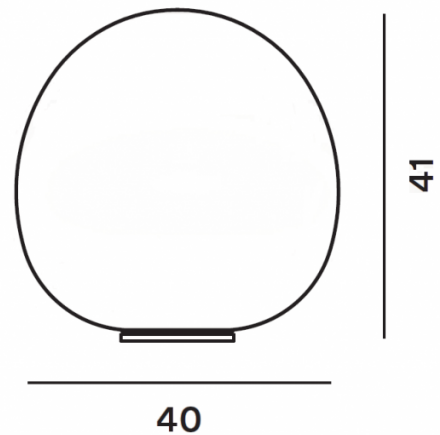

**PRODUCT SPECIFICATION**

- Light Source:** 1 x Max 150W E27 (excluded)
- IP Code:** 20
- Dimming:** **Non-Dimmable:** In-line on/off switch included on cable.  
**Dimmable:** In-line dimmer included on cable.
- Dimensions:** Ø40cm  
Height: 41cm