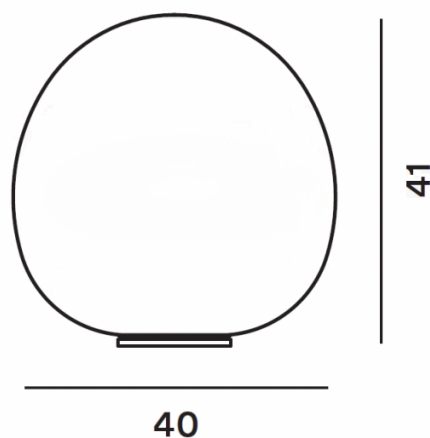

## PRODUCT SPECIFICATION

<b>Light Source:</b>	1 x Max 150W E27 (excluded)
<b>IP Code:</b>	20
<b>Dimming:</b>	<b>Non-Dimmable:</b> In-line on/off switch included on cable. <b>Dimmable:</b> In-line dimmer included on cable.
<b>Dimensions:</b>	Ø40cm Height: 41cm