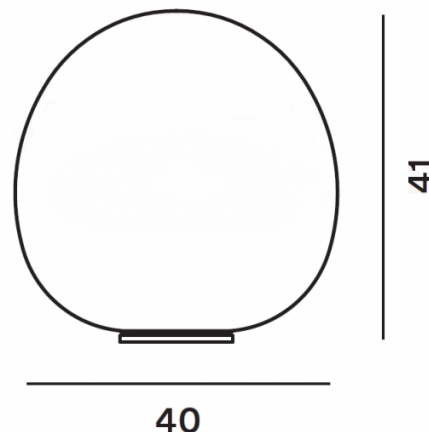

The Foscarini [Rituals Collection](#) also includes ceiling lights, pendant lights, table lamps and wall versions.

PRODUCT SPECIFICATION

Light Source: 1 x E27 150W max (excluded)

IP Code: 20

Dimming: In line on/off switch included on cable
or
In line dimmer included on cable

Dimensions: Ø40cm
41cm height

For all sales and technical enquiries, please contact:

+44 (0)114 263 4266

info@davidvillagelighting.co.uk

www.davidvillagelighting.co.uk