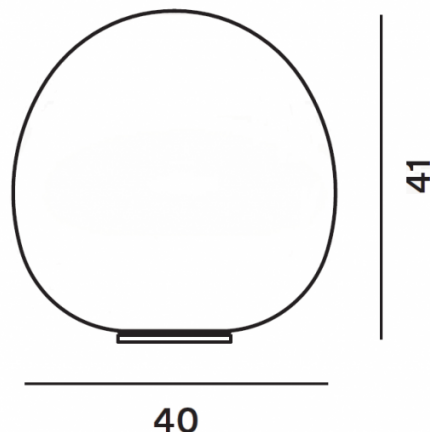

The Foscarini [Rituals Collection](#) also includes ceiling lights, pendant lights, table lamps and wall versions.

PRODUCT SPECIFICATION

Light Source: 1 x E27 150W max (excluded)

IP Code: 20

Dimming: In line on/off switch included on cable
or
In line dimmer included on cable

Dimensions: Ø40cm
41cm height

For all sales and technical enquiries, please contact:

+44 (0)114 263 4266

info@davidvillagelighting.co.uk

www.davidvillagelighting.co.uk