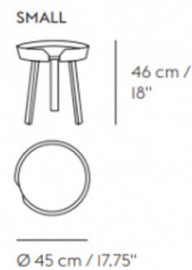

The wood is carefully cut, bend, glued together and polished to create a unique table. The strong lacquered surface protects the tables from the wear and tear of everyday use.

PRODUCT SPECIFICATION

- Dimensions: Small:**
 Ø45cm
 Height: 46cm
- Large:**
 Ø72cm
 Height: 36cm
- X-Large:**
 Ø95cm
 Height: 36cm