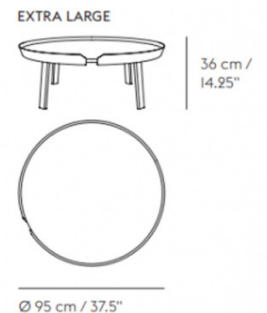

With a practical and Nordic appeal, the shape and frame of the tables make them both functional and elegant, with a warm and welcoming appearance. Around tables work well on their own or in groups of two, three or more in a multitude of settings such as a living room, lounge setting, lobby area or hotel room. The Around table collection is available in three sizes and eight different finishes, giving the ability to create not just a functional surface space but also an interesting design feature.

The wood is carefully cut, bend, glued together and polished to create a unique table. The strong lacquered surface protects the tables from the wear and tear of everyday use.

PRODUCT SPECIFICATION

- Dimensions: Small:**
 Ø45cm
 Height: 46cm
- Large:**
 Ø72cm
 Height: 36cm
- X-Large:**
 Ø95cm
 Height: 36cm