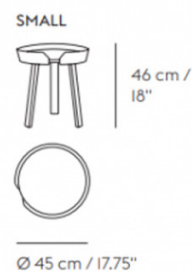

MUUTO

Muuto Around Coffee Table

LA3702

SOURCE: <https://www.davidvillagelighting.co.uk/product/Muuto-Around-Coffee-Table/18723>

PRODUCT DESCRIPTION

Designer: Thomas Bentzen

Around Coffee Table by Muuto

Around is a set of coffee tables designed by Thomas Bentzen who is the co-founder of the design collective 'Remove', which has received international recognition at fairs and exhibitions all over the world. Bentzen designed the Around tables with a modern and unique identity, and collectively the designers produce with materials and craftsmanship that reflect traditional Scandinavian design values.

The wood is carefully cut, bend, glued together and polished to create a unique table. The strong lacquered surface protects the tables from the wear and tear of everyday use.

PRODUCT SPECIFICATION

- Dimensions: Small:**
 Ø45cm
 Height: 46cm
- Large:**
 Ø72cm
 Height: 36cm
- X-Large:**
 Ø95cm
 Height: 36cm