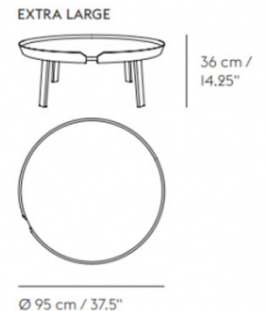

MUUTO

Muuto Around Coffee Table

LA3702

SOURCE: <https://www.davidvillagelighting.co.uk/product/Muuto-Around-Coffee-Table/18723>

PRODUCT DESCRIPTION

Designer: Thomas Bentzen

Around Coffee Table by Muuto

Around is a set of coffee tables designed by Thomas Bentzen who is the co-founder of the design collective 'Remove', which has received international recognition at fairs and exhibitions all over the world. Bentzen designed the Around tables with a modern and unique identity, and collectively the designers produce with materials and craftsmanship that reflect traditional Scandinavian design values.

With a practical and Nordic appeal, the shape and frame of the tables make them both functional and elegant, with a warm and welcoming appearance. Around tables work well on their own or in groups of two, three or more in a multitude of settings such as a living room, lounge setting, lobby area or hotel room. The Around table collection is available in three sizes and eight different finishes, giving the ability to create not just a functional surface space but also an interesting design feature.

The wood is carefully cut, bend, glued together and polished to create a unique table. The strong lacquered surface protects the tables from the wear and tear of everyday use.

PRODUCT SPECIFICATION

- Dimensions: Small:**
 Ø45cm
 Height: 46cm
- Large:**
 Ø72cm
 Height: 36cm
- X-Large:**
 Ø95cm
 Height: 36cm