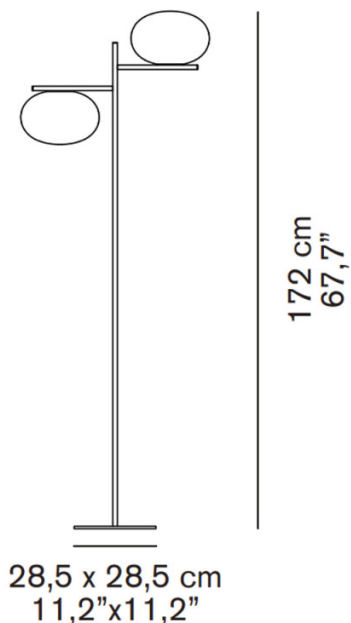

For all sales and technical enquiries, please contact:

+44 (0)114 263 4266

info@davidvillagelighting.co.uk

www.davidvillagelighting.co.uk