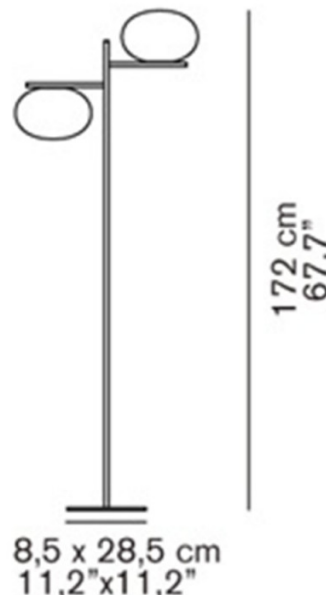

Oluce Alba Double Floor Lamp

LA5282/DF

SOURCE: <https://www.davidvillagelighting.co.uk/product/Oluce-Alba-Double-Floor-Lamp/18716>

PRODUCT DESCRIPTION

Designer: Mariana Pellegrino Soto

Oluce Alba Double Floor Lamp

Oluce Alba Double Floor Lamp was designed by Mariana Pellegrino Soto. Alba Double Floor Lamp was inspired by droplets of water that balance on different surfaces. This double-shaded floor lamp has been made from two mouth-blown opaline glass for a natural profile and emits a diffused glow. The stem of the lamp has a rectangular silhouette built from anodized bronze metal and stands 127cm tall. Two metal arms branch off on either side and at different heights to support the luminous drops, one from above and the other from below.

PRODUCT SPECIFICATION

- Light Source:** 2x Max 60W, E27 (included)
- IP Code:** 20
- Dimming:** In line dimmer included on cable
- Dimensions:** Base width: 28.5cm
Depth: 28.5cm
Height: 172cm

For all sales and technical enquiries, please contact: