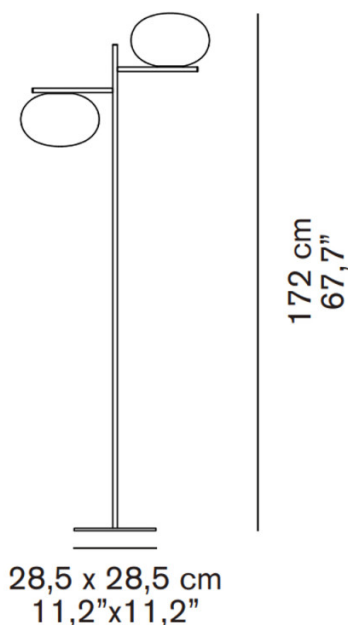

Oluce Alba Double Floor Lamp

LA5282/DF

SOURCE: <https://www.davidvillagelighting.co.uk/product/Oluce-Alba-Double-Floor-Lamp/18716>

PRODUCT DESCRIPTION

Designer: Mariana Pellegrino Soto

Oluce Alba Double Floor Lamp

The Oluce Alba Double Floor Lamp is a sculptural masterpiece by Mariana Pellegrino Soto, inspired by the delicate balance of water droplets. Two opaline blown-glass shades rest at staggered heights on either side of a rectangular anodic bronze stem, creating a dynamic yet harmonious silhouette. Emitting a warm, diffused light, this floor lamp enhances any space with a sense of refinement and understated luxury.

Standing at 127cm, the Alba Double Floor Lamp is perfect for illuminating lounges, dining areas, or stylish office spaces. Its striking design makes it an elegant statement piece, whether used alone or in combination with other items from the Alba collection to achieve a cohesive lighting scheme.

PRODUCT SPECIFICATION

- Light Source:** 2 x Max 60W E27 (Included)
- IP Code:** 20
- Dimming:** In-line dimmer included on cable.
- Dimensions:** Base width: 28.5cm
Depth: 28.5cm
Height: 172cm

For all sales and technical enquiries, please contact: