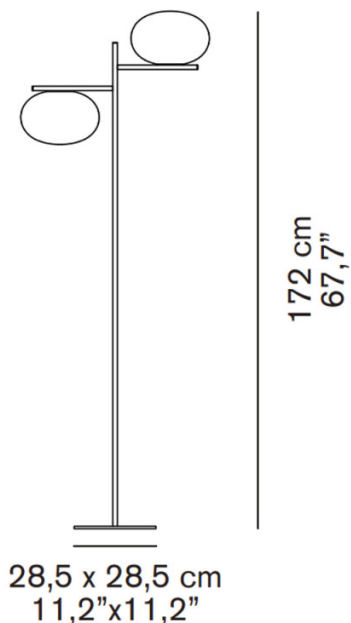

### Oluce Alba Double Floor Lamp

The Oluce Alba Double Floor Lamp is a sculptural masterpiece by Mariana Pellegrino Soto, inspired by the delicate balance of water droplets. Two opaline blown-glass shades rest at staggered heights on either side of a rectangular anodic bronze stem, creating a dynamic yet harmonious silhouette. Emitting a warm, diffused light, this floor lamp enhances any space with a sense of refinement and understated luxury.

Standing at 127cm, the Alba Double Floor Lamp is perfect for illuminating lounges, dining areas, or stylish office spaces. Its striking design makes it an elegant statement piece, whether used alone or in combination with other items from the Alba collection to achieve a cohesive lighting scheme.

## PRODUCT SPECIFICATION

- Light Source:** 2 x Max 60W E27 (Included)
- IP Code:** 20
- Dimming:** In-line dimmer included on cable.
- Dimensions:** Base width: 28.5cm  
Depth: 28.5cm  
Height: 172cm

**For all sales and technical enquiries, please contact:**