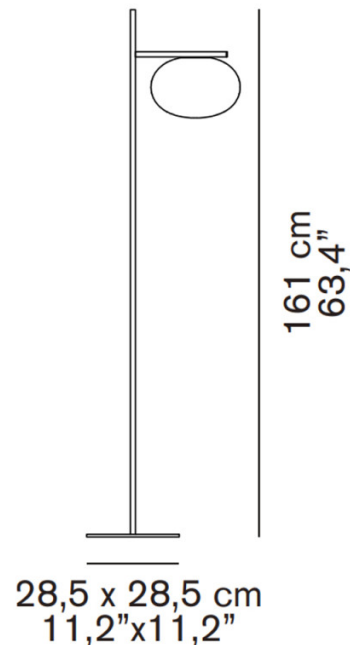

Oluce Alba Floor Lamp

LA5282/F

SOURCE: <https://www.davidvillagelighting.co.uk/product/Oluce-Alba-Floor-Lamp/18715>

PRODUCT DESCRIPTION

Designer: Mariana Pellegrino Soto

Oluce Alba Floor Lamp

With its sleek, vertical design, the Oluce Alba Floor Lamp exemplifies Mariana Pellegrino Soto's talent for merging natural inspiration with modern aesthetics. A single opaline blown-glass shade, reminiscent of a water droplet, is perched on an anodic bronze stem rising from an anthracite base. The lamp diffuses light gently, creating an intimate and relaxing ambience ideal for living rooms, bedrooms, or reception areas.

At 161cm tall, the Alba Floor Lamp adds elegance to any setting without overwhelming the space. Its timeless design works equally well in contemporary and traditional interiors, and it pairs seamlessly with other pieces in the Alba collection, such as the Alba Double Floor Lamp, for a layered lighting effect.

PRODUCT SPECIFICATION

- Light Source:** 1 x Max 60W E27 (Included)
- IP Code:** 20
- Dimming:** In-line dimmer included on cable.
- Dimensions:** Width: 28.5cm
Depth: 28.5cm
Height: 161cm

For all sales and technical enquiries, please contact: