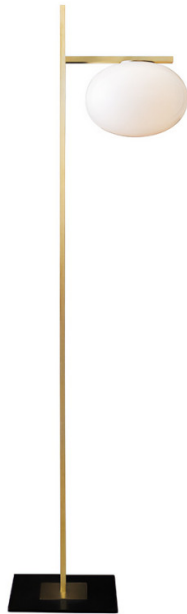

Oluce Alba Floor Lamp

LA5282/F

SOURCE: <https://www.davidvillagelighting.co.uk/product/Oluce-Alba-Floor-Lamp/18715>

PRODUCT DESCRIPTION

Designer: Mariana Pellegrino Soto

Oluce Alba Floor Lamp

With its sleek, vertical design, the Oluce Alba Floor Lamp exemplifies Mariana Pellegrino Soto's talent for merging natural inspiration with modern aesthetics. A single opaline blown-glass shade, reminiscent of a water droplet, is perched on an anodic bronze stem rising from an anthracite base. The lamp diffuses light gently, creating an intimate and relaxing ambience ideal for living rooms, bedrooms, or reception areas.

At 161cm tall, the Alba Floor Lamp adds elegance to any setting without overwhelming the space. Its timeless design works equally well in contemporary and traditional interiors, and it pairs seamlessly with other pieces in the Alba collection, such as the Alba Double Floor Lamp, for a layered lighting effect.

PRODUCT SPECIFICATION

- Light Source:** 1 x Max 60W E27 (Included)
- IP Code:** 20
- Dimming:** In-line dimmer included on cable.
- Dimensions:** Width: 28.5cm
Depth: 28.5cm
Height: 161cm

For all sales and technical enquiries, please contact: