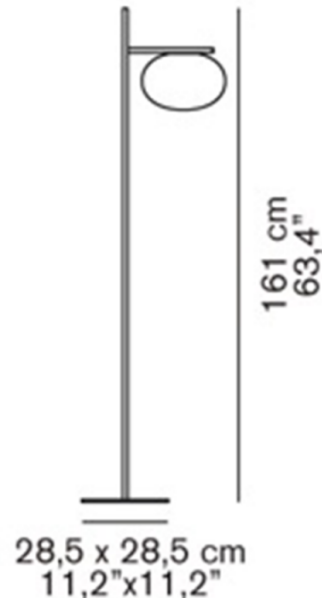

## Oluce Alba Floor Lamp

Oluce Alba Floor Lamp was designed by Mariana Pellegrino Soto. This minimalistic floor lamp stands 161cm tall on a brass square base which is ideal for the corner of the lounge to create a cosy diffused atmospheric light. Alba floor lamp was inspired by a single water droplet which is represented by the polished opaline glass shade. Add an element of sophistication to any décor with this timeless opal-coloured shade, that creates a diffused subtle cast. Each shade is mouth-blown for a natural profile.

Alba Floor Lamp's stem is built from anodic bronze metal which stands 161cm tall. Alba Floor Lamp is also available as [Oluce Floor Lamp Double Shade](#) version. The [Alba collection](#) also consists of a table lamp, two different versions of pendants and a wall light.

## PRODUCT SPECIFICATION

- Light Source:** 1X Max 60W, E27 (included)
- IP Code:** 20
- Dimming:** In line dimmer included on cable
- Dimensions:** Width: 28.5cm  
Depth: 28.5cm  
Height: 161cm

**For all sales and technical enquiries, please contact:**