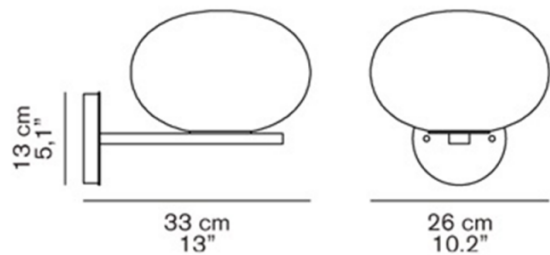

PRODUCT SPECIFICATION

Light Source: 1 x Max 60W E27 (Excluded)

IP Code: 20

Dimming: Dimmable via mains phase dimming.

Dimensions: Shade: Ø26cm
 Depth: 33cm
 Wall mount: Ø13cm

For all sales and technical enquiries, please contact: