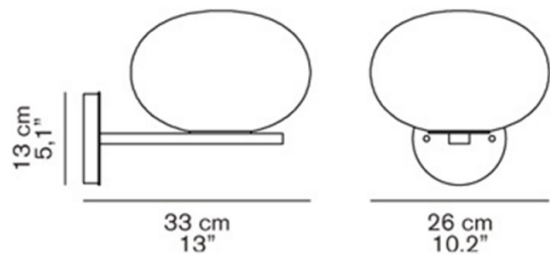

## PRODUCT SPECIFICATION

**Light Source:** 1 x Max 60W E27 (Excluded)

**IP Code:** 20

**Dimming:** Dimmable via mains phase dimming.

**Dimensions:** Shade: Ø26cm  
 Depth: 33cm  
 Wall mount: Ø13cm

**For all sales and technical enquiries, please contact:**