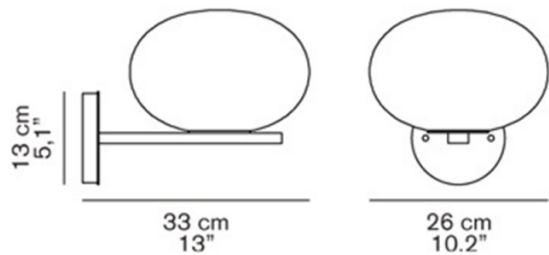

Oluce Alba Wall Lamp is a great addition to the [Alba collection](#) and reinforces decorative and precious character. With a depth of 33cm and a diameter of 26cm, this classic wall light is ideal for hallways and atriums within both a residential and commercial setting.

## PRODUCT SPECIFICATION

**Light Source:** 1X Max 60W, E27 (excluded)

**IP Code:** 20

**Dimming:** Dimmable via mains phase dimming

**Dimensions:** Wall mount diameter: Ø 13cm  
Shade diameter: Ø 26cm  
Depth: 33cm