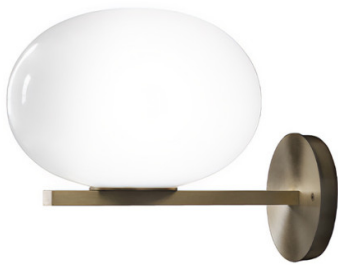

oluce

Oluce Alba Wall Lamp

LA5282/W

SOURCE: <https://www.davidvillagelighting.co.uk/product/Oluce-Alba-Wall-Lamp/18714>

PRODUCT DESCRIPTION

Designer: Mariana Pellegrino Soto

Oluce Alba Wall Lamp

The Oluce Alba Wall Lamp, designed by Mariana Pellegrino Soto, reimagines the natural form of a water droplet in a sleek and functional design. Its opaline blown-glass shade emits a soft, diffused light, creating a calm and inviting atmosphere in hallways, stairwells, or accent walls. The anodic bronze frame provides a subtle contrast to the smooth glass, offering a modern yet timeless aesthetic.

Compact yet impactful, the Alba Wall Lamp is as versatile as it is elegant. Its minimalist design fits seamlessly into residential and commercial interiors, either as a standalone feature or part of a larger arrangement with other designs from the Alba collection. This lamp showcases a perfect balance of form and function, embodying the essence of contemporary Italian design.

PRODUCT SPECIFICATION

Light Source: 1 x Max 60W E27 (Excluded)

IP Code: 20

Dimming: Dimmable via mains phase dimming.

Dimensions: Shade: Ø26cm
Depth: 33cm
Wall mount: Ø13cm

For all sales and technical enquiries, please contact: