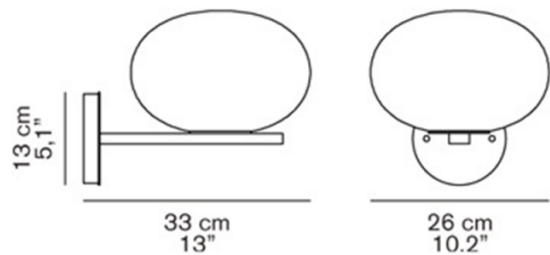

PRODUCT SPECIFICATION

Light Source: 1 x Max 60W E27 (Excluded)

IP Code: 20

Dimming: Dimmable via mains phase dimming.

Dimensions: Shade: Ø26cm
Depth: 33cm
Wall mount: Ø13cm

For all sales and technical enquiries, please contact: