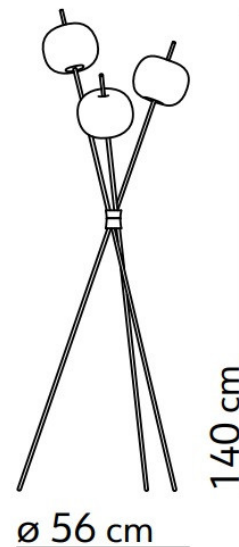

**kdl**n

**KDLN Kushi LED Floor Lamp**

LA3050/F

SOURCE: <https://www.davidvillagelighting.co.uk/product/KDLN-Kushi-LED-Floor-Lamp/18711>

**PRODUCT DESCRIPTION**

**Designer:** Alberto Saggia & Valerio Sommella

**KDLN Kushi LED Floor Lamp**

The KDLN Kushi floor lamp was inspired by Japanese cuisine and features three metal rods that appear to skewer three opal glass diffusers. Kushi, meaning skewer in Japanese, is a delicate and intricate design that uses intertwined metal rods that come in a selection of colours. The rods are available in a black, copper, or brass finish that gives this floor lamp an elegant touch.

**PRODUCT SPECIFICATION**

- Light Source:** 3 x 4.6W, 2700K, 1900 Lumens
- IP Code:** 20
- Dimming:** In line dimmer included on cable.
- Dimensions:** Ø56cm  
Height: 140cm  
Cable Length: 177cm

**For all sales and technical enquiries, please contact:**