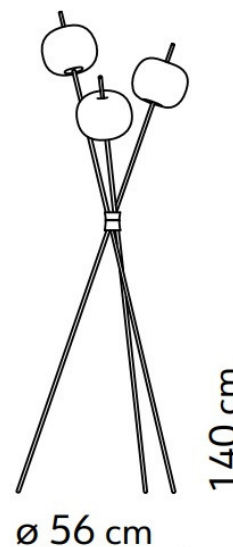

kdln

KDLN Kushi LED Floor Lamp

LA3050/F

SOURCE: <https://www.davidvillagelighting.co.uk/product/KDLN-Kushi-LED-Floor-Lamp/18711>

PRODUCT DESCRIPTION

Designer: Alberto Saggia & Valerio Sommella

KDLN Kushi LED Floor Lamp

The KDLN Kushi floor lamp was inspired by Japanese cuisine and features three metal rods that appear to skewer three opal glass diffusers. Kushi, meaning skewer in Japanese, is a delicate and intricate design that uses intertwined metal rods that come in a selection of colours. The rods are available in a black, copper, or brass finish that gives this floor lamp an elegant touch.

PRODUCT SPECIFICATION

- Light Source:** 3 x 4.6W, 2700K, 1900 Lumens
- IP Code:** 20
- Dimming:** In line dimmer included on cable.
- Dimensions:** Ø56cm
Height: 140cm
Cable Length: 177cm

For all sales and technical enquiries, please contact: