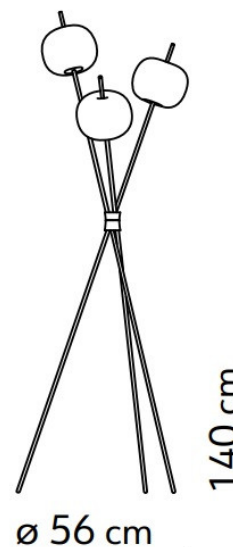

**kdl**n

**KDLN Kushi LED Floor Lamp**

LA3050/F

SOURCE: <https://www.davidvillagelighting.co.uk/product/KDLN-Kushi-LED-Floor-Lamp/18711>

**PRODUCT DESCRIPTION**

**Designer:** Alberto Saggia & Valerio Sommella

**KDLN Kushi LED Floor Lamp**

The KDLN Kushi floor lamp was inspired by Japanese cuisine and features three metal rods that appear to skewer three opal glass diffusers. Kushi, meaning skewer in Japanese, is a delicate and intricate design that uses intertwined metal rods that come in a selection of colours. The rods are available in a black, copper, or brass finish that gives this floor lamp an elegant touch.

**PRODUCT SPECIFICATION**

- Light Source:** 3 x 4.6W, 2700K, 1900 Lumens
- IP Code:** 20
- Dimming:** In line dimmer included on cable.
- Dimensions:** Ø56cm  
Height: 140cm  
Cable Length: 177cm

**For all sales and technical enquiries, please contact:**