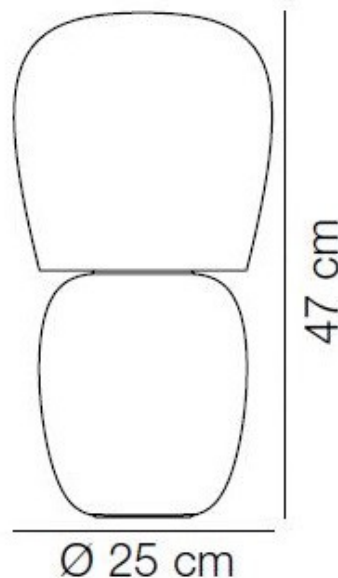

kdln

KDLN Hive Table Lamp

LA3281/T

SOURCE: <https://www.davidvillagelighting.co.uk/product/KDLN-Hive-Table-Lamp/18710>

PRODUCT DESCRIPTION

Designer: Ini Archibong

KDLN Hive Table Lamp

This art deco inspired design uses a golden patterned Japanese vase style design with a delicate opal glass shade resting on top. KDLN describes this design by saying 'the freedom to merge styles and influences to create a one-of-a-kind object and the third firing technique to produce fine decoration in pure gold'. The enameled base uses a 'third firing' technique that makes the gold plating and colour of the base as vibrant and shimmering as possible. This makes this KDLN table lamp a striking new addition to your home.

PRODUCT SPECIFICATION

- Light Source:** 1 x Max 30W E27 (excluded)
- IP Code:** 20
- Dimming:** In line on/off switch included on cable.
- Dimensions:** Ø25cm
Height: 47cm
Cable Length: 160cm

For all sales and technical enquiries, please contact: