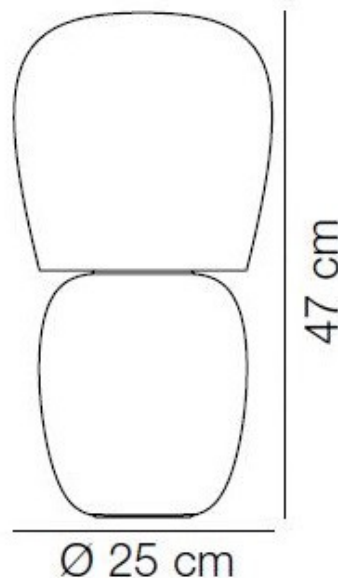

**kdl**n

**KDLN Hive Table Lamp**

LA3281/T

SOURCE: <https://www.davidvillagelighting.co.uk/product/KDLN-Hive-Table-Lamp/18710>

**PRODUCT DESCRIPTION**

**Designer:** Ini Archibong

**KDLN Hive Table Lamp**

This art deco inspired design uses a golden patterned Japanese vase style design with a delicate opal glass shade resting on top. KDLN describes this design by saying 'the freedom to merge styles and influences to create a one-of-a-kind object and the third firing technique to produce fine decoration in pure gold'. The enameled base uses a 'third firing' technique that makes the gold plating and colour of the base as vibrant and shimmering as possible. This makes this KDLN table lamp a striking new addition to your home.

**PRODUCT SPECIFICATION**

- Light Source:** 1 x Max 30W E27 (excluded)
- IP Code:** 20
- Dimming:** In line on/off switch included on cable.
- Dimensions:** Ø25cm  
Height: 47cm  
Cable Length: 160cm

**For all sales and technical enquiries, please contact:**