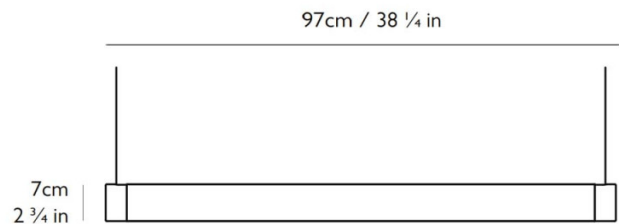

Please Note: The external LED driver (supplied) must be housed within the ceiling cavity or similar space above the ceiling rose.

PRODUCT SPECIFICATION

- Light Source:** 15W, 2700K, 800 Lumens
- IP Code:** 20
- Dimming:** Dimmable via Triac dimming.
- Dimensions:** Ø7cm
Width: 97cm
Maximum Drop Height: 300cm