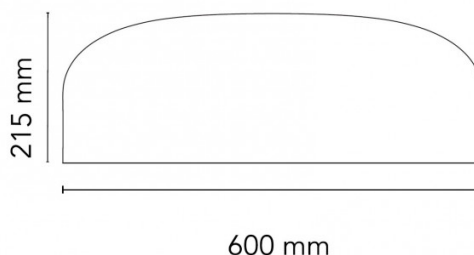

PRODUCT SPECIFICATION

Light Source:	30W, 2700K, 2791 lumens
IP Code:	20
Dimming:	Push to make/switch dimming, dimmable using push to make switches. Please consult your electrician, additional wiring may be required on site.
Dimensions:	Ø60cm 21.5cm depth