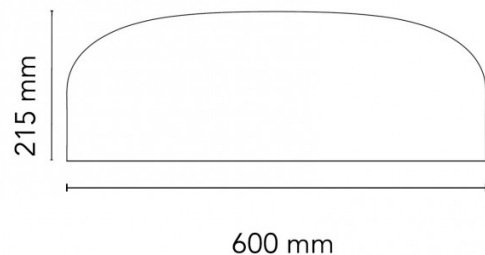

PRODUCT SPECIFICATION

Light Source:	30W, 2700K, 2791 lumens
IP Code:	20
Dimming:	Push to make/switch dimming, dimmable using push to make switches. Please consult your electrician, additional wiring may be required on site.
Dimensions:	Ø60cm 21.5cm depth