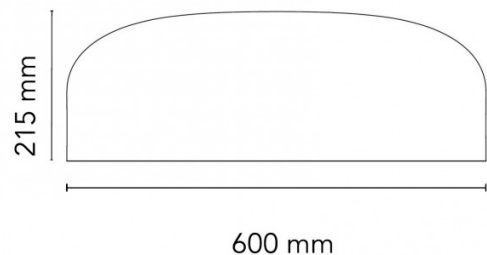

PRODUCT SPECIFICATION

Light Source:	30W, 2700K, 2791 lumens
IP Code:	20
Dimming:	Push to make/switch dimming, dimmable using push to make switches. Please consult your electrician, additional wiring may be required on site.
Dimensions:	Ø60cm 21.5cm depth