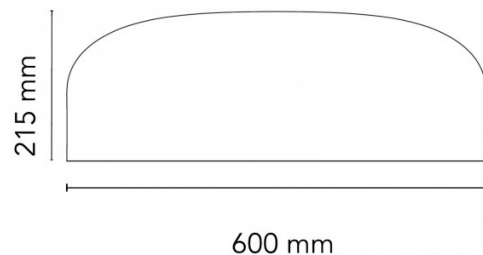

PRODUCT SPECIFICATION

Light Source:	30W, 2700K, 2791 lumens
IP Code:	20
Dimming:	Push to make/switch dimming, dimmable using push to make switches. Please consult your electrician, additional wiring may be required on site.
Dimensions:	Ø60cm 21.5cm depth