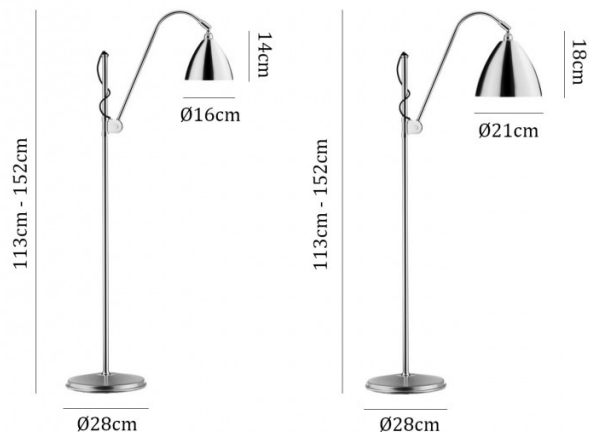

PRODUCT SPECIFICATION

Light Source: 1 x max 28W E14 (excluded)

IP Code: 20

Dimming: In line on/off switch included on cable

Dimensions: Small - Ø16cm, H 14cm
Medium - Ø21cm, H 18cm

113-152cm adjustable height
Ø28cm base
4.23m cable length