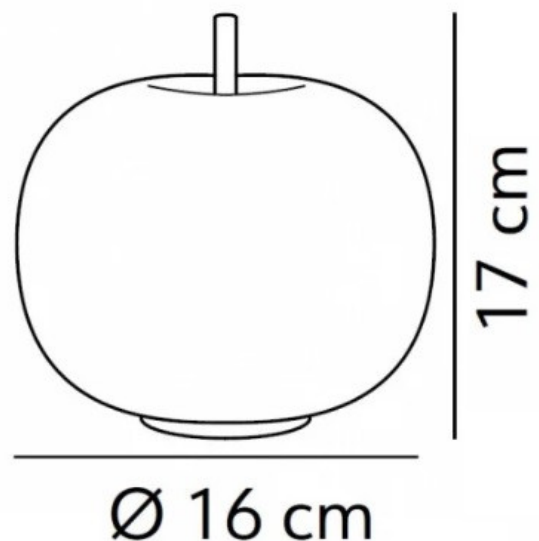

### PRODUCT SPECIFICATION

**Light Source:** 1.3W, 2700K, 150 Lumens

**IP Code:** 20

**Dimming:** Integrated on/off switch on the product.

**Dimensions:** Ø16cm  
Height: 17cm  
USB Cable Length: 100cm

**For all sales and technical enquiries, please contact:**