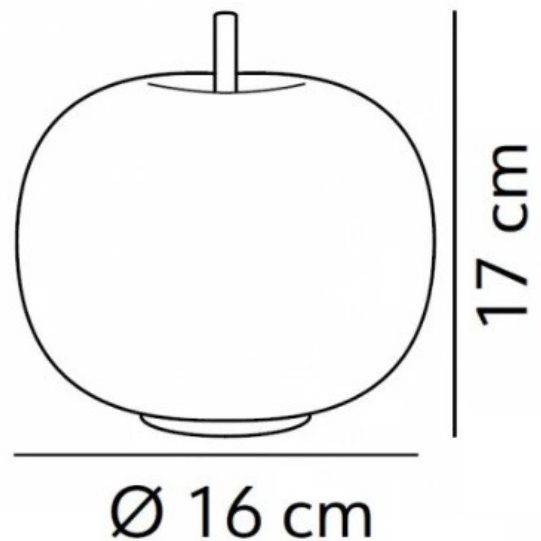

PRODUCT SPECIFICATION

- Light Source:** 1.3W, 2700K, 150 Lumens
- IP Code:** 20
- Dimming:** Integrated on/off switch on the product.
- Dimensions:** Ø16cm
Height: 17cm
USB Cable Length: 100cm

For all sales and technical enquiries, please contact: