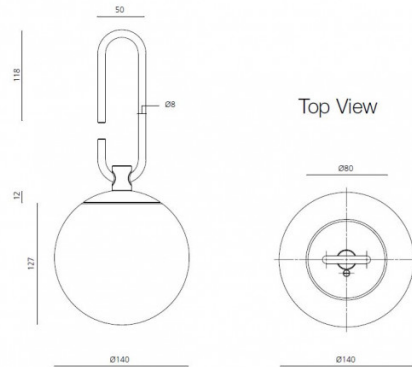

TECHNICAL DRAWINGS

Artemide