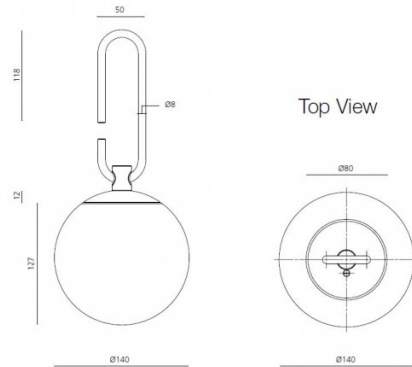

Artemide nh 1217 Table Lamp

LA5207

SOURCE: <https://www.davidvillagelighting.co.uk/product/Artemide-nh-1217-Table-Lamp/18656>

PRODUCT DESCRIPTION

Designer: Neri&Hu

Artemide nh 1217 table lamp

A modern intake on the traditional Chinese lanterns, the nh1217 table lamp was designed by Neri&Hu Design and Research Office for Artemide. The lamp has a flexible brass handle functions either as a base to use for a table light or suspend from the ceiling or hang on the wall. The handle allows you to move around the , and adjust the light to your liking and mood. Nh1217 has a hand blown glass diffuser and a brass handle, all together building on the interaction between detail, material and experience.

PRODUCT SPECIFICATION

- Light Source:** 1 x Max 5W E14 LED (excluded)
- IP Code:** 20
- Dimming:** In line on-off switch included on cable.
- Dimensions:** Diffuser: Ø14cm
Height: 12.7cm
Width: 17cm

TECHNICAL DRAWINGS