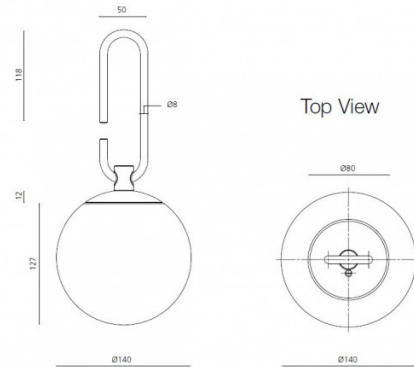

Artemide nh 1217 Table Lamp

LA5207

SOURCE: <https://www.davidvillagelighting.co.uk/product/Artemide-nh-1217-Table-Lamp/18656>

PRODUCT DESCRIPTION

Designer: Neri&Hu

Artemide nh 1217 table lamp

A modern intake on the traditional Chinese lanterns, the nh1217 table lamp was designed by Neri&Hu Design and Research Office for Artemide. The lamp has a flexible brass handle functions either as a base to use for a table light or suspend from the ceiling or hang on the wall. The handle allows you to move around the , and adjust the light to your liking and mood. Nh1217 has a hand blown glass diffuser and a brass handle, all together building on the interaction between detail, material and experience.

PRODUCT SPECIFICATION

- Light Source:** 1 x Max 5W E14 LED (excluded)
- IP Code:** 20
- Dimming:** In line on-off switch included on cable.
- Dimensions:** Diffuser: Ø14cm
Height: 12.7cm
Width: 17cm

TECHNICAL DRAWINGS