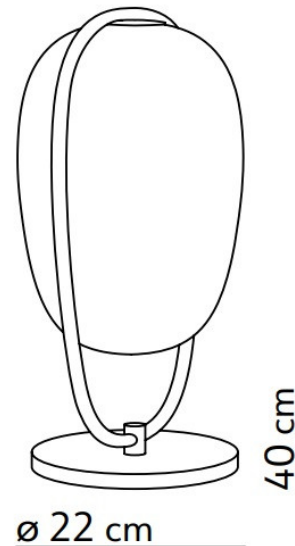

kdln

KDLN Lanna Table Lamp

LA5189

SOURCE: <https://www.davidvillagelighting.co.uk/product/KDLN-Lanna-Table-Lamp/18623>

PRODUCT DESCRIPTION

Designer: Noé Duchaufour-Lawrance

KDLN Lanna Table Lamp

The Lanna table lamp was designed by Noé Duchaufour-Lawrance and was inspired by a small Thai town called Lanna where they send thousands of floating lanterns into the sky. The delicate opal glass shade mirrors the weightlessness of the lanterns as it seems suspended within the metal frame. This design emits a gentle glow through the double-layered opal glass that creates a calming atmosphere and soothing ambiance.

This light can be placed on a bedside table or as a stunning addition to a cosy corner of your home. The KDLN table lamp will bring a magical welcoming warmth to wherever they are placed.

PRODUCT SPECIFICATION

- Light Source:** 1 x Max 20W E27 (excluded)
- IP Code:** 20
- Dimming:** In line on/off switch included on cable.
- Dimensions:** Ø22cm
Height: 40cm
Base: Ø15cm
Cable Length: 175cm

For all sales and technical enquiries, please contact: