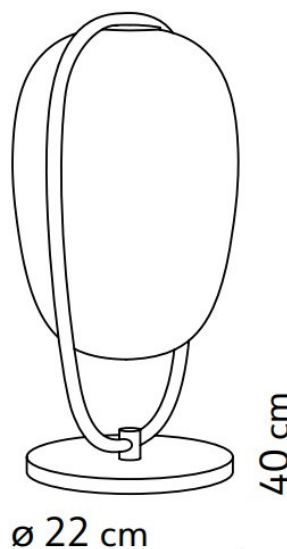

kdln

KDLN Lanna Table Lamp

LA5189

SOURCE: <https://www.davidvillagelighting.co.uk/product/KDLN-Lanna-Table-Lamp/18623>

PRODUCT DESCRIPTION

Designer: Noé Duchaufour-Lawrance

KDLN Lanna Table Lamp

The Lanna table lamp was designed by Noé Duchaufour-Lawrance and was inspired by a small Thai town called Lanna where they send thousands of floating lanterns into the sky. The delicate opal glass shade mirrors the weightlessness of the lanterns as it seems suspended within the metal frame. This design emits a gentle glow through the double-layered opal glass that creates a calming atmosphere and soothing ambiance.

This light can be placed on a bedside table or as a stunning addition to a cosy corner of your home. The KDLN table lamp will bring a magical welcoming warmth to wherever they are placed.

PRODUCT SPECIFICATION

Light Source: 1 x Max 20W E27 (excluded)

IP Code: 20

Dimming: In line on/off switch included on cable.

Dimensions: Ø22cm
Height: 40cm
Base: Ø15cm
Cable Length: 175cm

For all sales and technical enquiries, please contact: