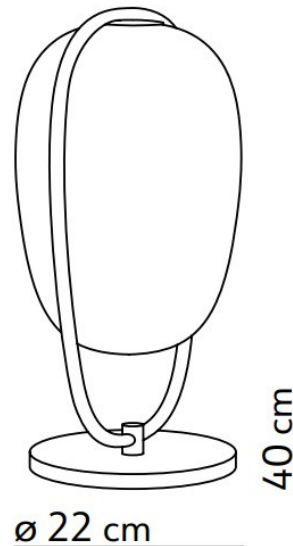

**kdl**n

**KDLN Lanna Table Lamp**

LA5189

SOURCE: <https://www.davidvillagelighting.co.uk/product/KDLN-Lanna-Table-Lamp/18623>

**PRODUCT DESCRIPTION**

**Designer:** Noé Duchaufour-Lawrance

**KDLN Lanna Table Lamp**

- Light Source:** 1 x Max 20W E27 (excluded)
- IP Code:** 20
- Dimming:** In line on/off switch included on cable.
- Dimensions:** Ø22cm  
Height: 40cm  
Base: Ø15cm  
Cable Length: 175cm

**For all sales and technical enquiries, please contact:**