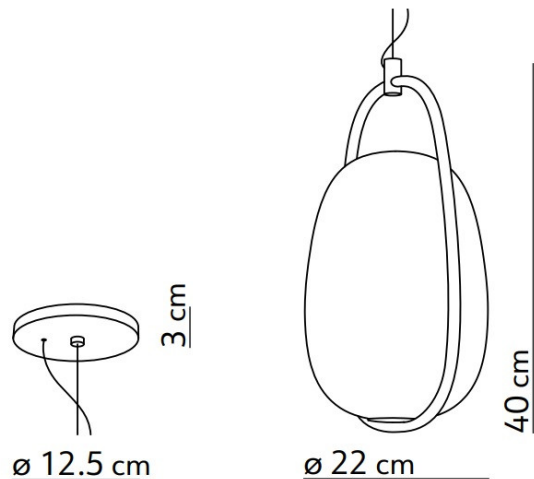

Place this lamp above a dining table, bedside or in a cosy corner of your home. The warming light this Lanna suspension emits is soft and soothing whilst also highly functional.

PRODUCT SPECIFICATION

Light Source: 1 x Max 20W E27 (excluded)

IP Code: 20

Dimming: Dimmable via mains phase dimming.

Dimensions: Ø22cm
Height: 40cm
Ceiling Canopy: Ø12.5cm
Cable Length: 180cm

For all sales and technical enquiries, please contact:

+44 (0)114 263 4266