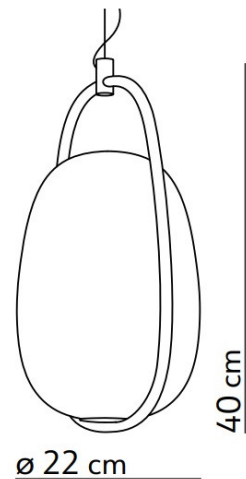

Place this lamp above a dining table, bedside or in a cosy corner of your home. The warming light this Lanna suspension emits is soft and soothing whilst also highly functional.

PRODUCT SPECIFICATION

Light Source: 1 x Max 20W E27 (excluded)

IP Code: 20

Dimming: Dimmable via mains phase dimming.

Dimensions: Ø22cm
Height: 40cm
Ceiling Canopy: Ø12.5cm
Cable Length: 180cm

For all sales and technical enquiries, please contact:

+44 (0)114 263 4266