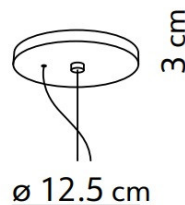

Place this lamp above a dining table, bedside or in a cosy corner of your home. The warming light this Lanna suspension emits is soft and soothing whilst also highly functional.

PRODUCT SPECIFICATION

Light Source: 1 x Max 20W E27 (excluded)

IP Code: 20

Dimming: Dimmable via mains phase dimming.

Dimensions: Ø22cm
Height: 40cm
Ceiling Canopy: Ø12.5cm
Cable Length: 180cm

For all sales and technical enquiries, please contact:

+44 (0)114 263 4266