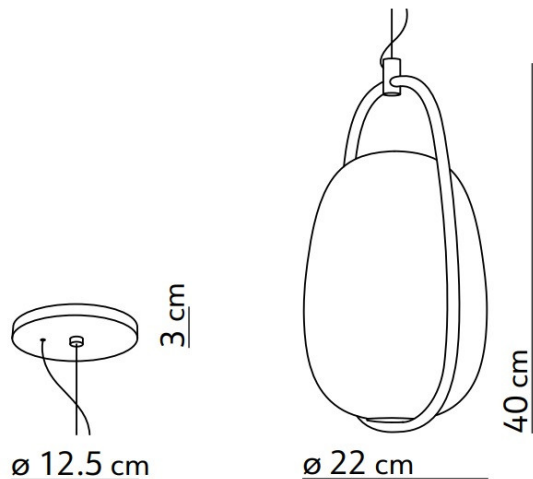

kdl*n*

KDLN Lanna Suspension

LA5188

SOURCE: <https://www.davidvillagelighting.co.uk/product/KDLN-Lanna-Suspension/18622>

PRODUCT DESCRIPTION

Designer: Noé Duchaufour-Lawrance

KDLN Lanna Suspension

This suspension light by KDLN is inspired by Thai lanterns as the opal glass diffuser appears suspended within the metallic frame. The poetic inspiration of floating lanterns up into the sky creates an intimate, dreamlike atmosphere wherever these lights are placed. The delicate shade appears effortless as it is suspended in the air. The light source is also gently diffused through the opal frosted glass and gives this lamp a weightless feel.

Place this lamp above a dining table, bedside or in a cosy corner of your home. The warming light this Lanna suspension emits is soft and soothing whilst also highly functional.

PRODUCT SPECIFICATION

- Light Source:** 1 x Max 20W E27 (excluded)
- IP Code:** 20
- Dimming:** Dimmable via mains phase dimming.
- Dimensions:** Ø22cm
Height: 40cm
Ceiling Canopy: Ø12.5cm
Cable Length: 180cm