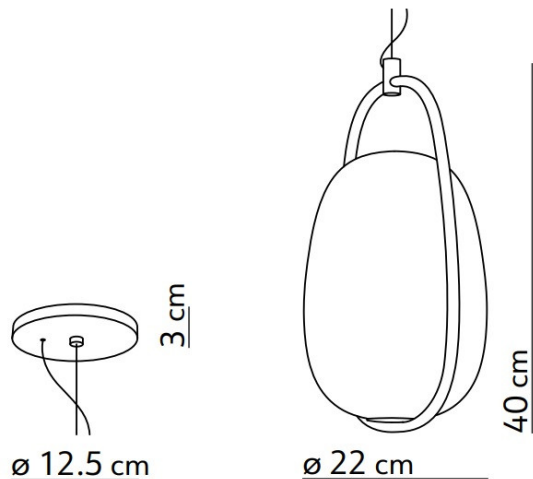

**Light Source:** 1 x Max 20W E27 (excluded)

**IP Code:** 20

**Dimming:** Dimmable via mains phase dimming.

**Dimensions:** Ø22cm  
Height: 40cm  
Ceiling Canopy: Ø12.5cm  
Cable Length: 180cm

**For all sales and technical enquiries, please contact:**