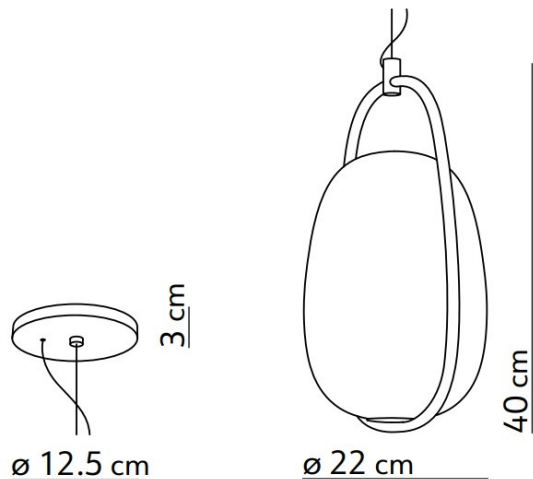

Place this lamp above a dining table, bedside or in a cosy corner of your home. The warming light this Lanna suspension emits is soft and soothing whilst also highly functional.

PRODUCT SPECIFICATION

Light Source: 1 x Max 20W E27 (excluded)

IP Code: 20

Dimming: Dimmable via mains phase dimming.

Dimensions: Ø22cm
Height: 40cm
Ceiling Canopy: Ø12.5cm
Cable Length: 180cm

For all sales and technical enquiries, please contact:

+44 (0)114 263 4266