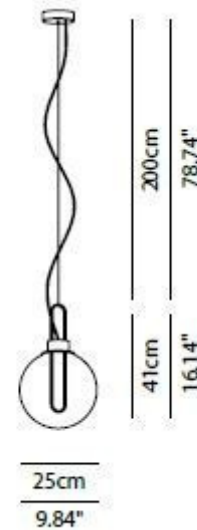

For all sales and technical enquiries, please contact:

+44 (0)114 263 4266

info@davidvillagelighting.co.uk

www.davidvillagelighting.co.uk