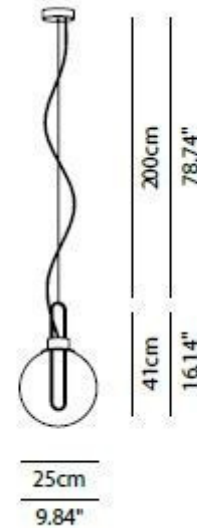

For all sales and technical enquiries, please contact:

+44 (0)114 263 4266

info@davidvillagelighting.co.uk

www.davidvillagelighting.co.uk