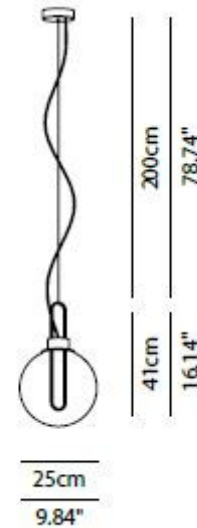

Modoluce Orb 25 LED suspension

LA5186

SOURCE: <https://www.davidvillagelighting.co.uk/product/Modoluce-Orb-25-LED-suspension/18620>

PRODUCT DESCRIPTION

Modoluce Orb 25 Suspension

Single suspension or on cluster compositions. Globe diffuser in smoked PMMA and painted metal structure.

Also available with a chrome, copper or brass structure. Dimmable version also available.

Please contact us for more details.

PRODUCT SPECIFICATION

Light Source: 8.5W, 3000K, 1335 Lumens

IP Code: 20

Dimming: Non-dimmable.