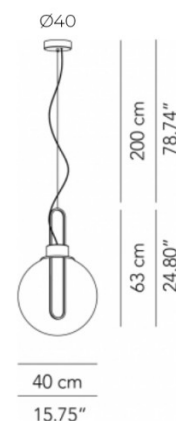

IP Code: 20

Dimming: Non-dimmable.

Dimensions: Ø25:
Shade: Ø25cm
Height: 41cm

Ø40:
Shade: Ø40cm
Height: 63cm

Cable Length: 200cm

For all sales and technical enquiries, please contact:

+44 (0)114 263 4266

info@davidvillagelighting.co.uk