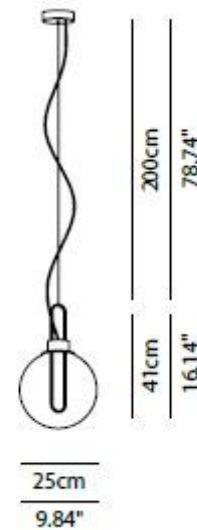

Modoluce Orb 25 LED suspension

LA5186

SOURCE: <https://www.davidvillagelighting.co.uk/product/Modoluce-Orb-25-LED-suspension/18620>

PRODUCT DESCRIPTION

Modoluce Orb 25 Suspension

Single suspension or on cluster compositions. Globe diffuser in smoked PMMA and painted metal structure.

Also available with a chrome, copper or brass structure. Dimmable version also available.

Please contact us for more details.

PRODUCT SPECIFICATION

Light Source: 8.5W, 3000K, 1335 Lumens

IP Code: 20

Dimming: Non-dimmable.