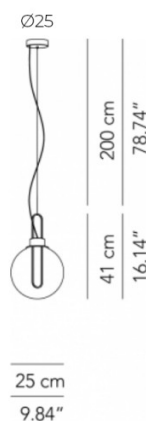

IP Code: 20

Dimming: Non-dimmable.

Dimensions: Ø25:
Shade: Ø25cm
Height: 41cm

Ø40:
Shade: Ø40cm
Height: 63cm

Cable Length: 200cm

For all sales and technical enquiries, please contact:

+44 (0)114 263 4266

info@davidvillagelighting.co.uk