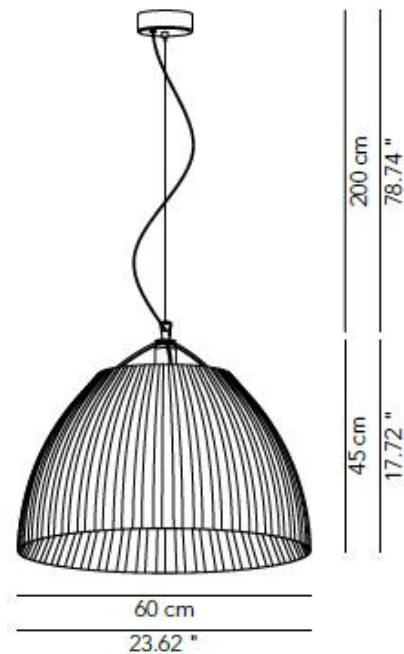

Modoluce Olivia Large Suspension

LA5185

SOURCE: <https://www.davidvillagelighting.co.uk/product/Modoluce-Olivia-Large-Suspension/18619>

PRODUCT DESCRIPTION

Modoluce Olivia Large Suspension

Black structure with Plisse Fabric. **Please confirm when ordering what fabric colour you would like.**
 Chrome, copper and brass structures also available. Shades with two different colours of fabric available.
 Also available as a ceiling version.
Please contact us for more details.

PRODUCT SPECIFICATION

- Light Source:** 1 x Max 70W E27 (excluded)
- IP Code:** 20
- Dimming:** Dimmable via main phase dimming.

For all sales and technical enquiries, please contact:

+44 (0)114 263 4266