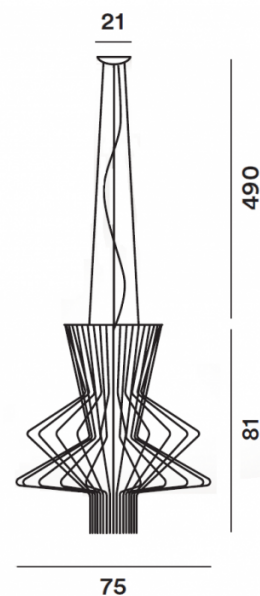

FOSCARINI

**Foscarini Allegro Ritmico LED
Pendant**

LA8168/LED

SOURCE: <https://www.davidvillagelighting.co.uk/product/Foscarini-Allegro-Ritmico-LED-Pendant/18596>

PRODUCT DESCRIPTION

Designer: Atelier Oi

**Allegro Ritmico LED Pendant Light
by Foscarini**

The Allegro Ritmico LED pendant is an intriguing and captivating light constructed by aluminium rods, manipulated to create a unique shape. The special character of the lampshade is matched by its functionality as it is fitted with two integrated LED light sources to produce both an upward and downward directed light. The upper light casts a glow which creates ambience, whereas the downward light is wonderful to use as a spotlight which can be used to put over tables and surfaces or as a feature light to illuminate the whole room.

The size of the Allegro Ritmico LED pendant light makes it wonderful for bigger spaces and for high ceilings, suitable for dining areas, reception areas and many more in commercial and domestic settings. This pendant can be used alone, in rows or clusters either using multiple of this pendant light or with others from the [Foscarini Allegro collection](#). For a pendant in a smaller size for smaller spaces using the same design and aesthetic, check out the [Foscarini Allegretto collection](#) online now.

PRODUCT SPECIFICATION

- Light Source:** 51W, 3000K, 5684 lumens
- IP Code:** 20
- Dimming:** Dimmable via Dali dimming systems or Push to make/ switch dimming. Please consult your electrician, additional wiring may be required on site.
- Dimensions:** Ø74.5cm shade
81cm shade height
Ø21cm ceiling rose
490cm drop