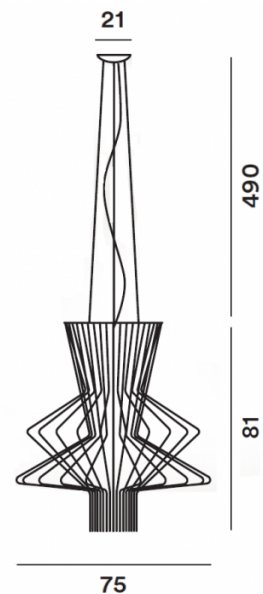

**FOSCARINI**

**Foscarini Allegro Ritmico LED  
Pendant**

LA8168/LED

SOURCE: <https://www.davidvillagelighting.co.uk/product/Foscarini-Allegro-Ritmico-LED-Pendant/18596>

**PRODUCT DESCRIPTION**

Designer: Atelier Oi

**Foscarini Allegro Ritmico LED  
Pendant Light**

The Allegro Ritmico LED pendant is an intriguing and captivating light constructed by aluminium rods, manipulated to create a unique shape. The special character of the lampshade is matched by its functionality as it is fitted with two integrated LED light sources to produce both upward and downward-directed light. The upper light casts a glow which creates ambience, whereas the downward light is wonderful to use as a spotlight which can be used to put over tables and surfaces or as a feature light to illuminate the whole room.

The size of the Allegro Ritmico LED pendant light makes it wonderful for bigger spaces and for high ceilings, suitable for dining areas, reception areas and many more in commercial and domestic settings. This pendant can be used alone, in rows or in clusters either using multiple of this pendant light or with others from the [Foscarini Allegro collection](#). For a pendant in a smaller size for smaller spaces using the same design and aesthetic, check out the [Foscarini Allegretto collection](#) online now.

**PRODUCT SPECIFICATION**

- Light Source:** 51W, 3000K, 5684 Lumens
- IP Code:** 20
- Dimming:** Dimmable via Dali dimming systems or Push to make/switch dimming. Please consult your electrician, additional wiring may be required on-site.
- Dimensions:** Shade: Ø74.5cm  
Shade Height: 81cm  
Ceiling Rose: Ø21cm  
Cable Length: 490cm