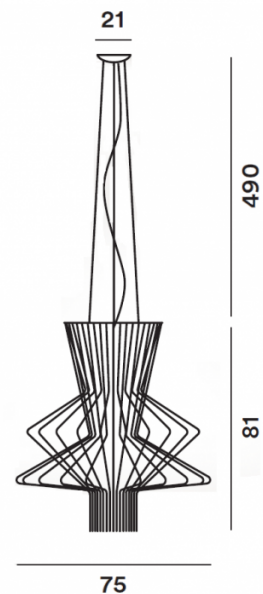

FOSCARINI

**Foscarini Allegro Ritmico LED
Pendant**

LA8168/LED

SOURCE: <https://www.davidvillagelighting.co.uk/product/Foscarini-Allegro-Ritmico-LED-Pendant/18596>

PRODUCT DESCRIPTION

Designer: Atelier Oi

**Foscarini Allegro Ritmico LED
Pendant Light**

The Allegro Ritmico LED pendant is an intriguing and captivating light constructed by aluminium rods, manipulated to create a unique shape. The special character of the lampshade is matched by its functionality as it is fitted with two integrated LED light sources to produce both upward and downward-directed light. The upper light casts a glow which creates ambience, whereas the downward light is wonderful to use as a spotlight which can be used to put over tables and surfaces or as a feature light to illuminate the whole room.

The size of the Allegro Ritmico LED pendant light makes it wonderful for bigger spaces and for high ceilings, suitable for dining areas, reception areas and many more in commercial and domestic settings. This pendant can be used alone, in rows or in clusters either using multiple of this pendant light or with others from the [Foscarini Allegro collection](#). For a pendant in a smaller size for smaller spaces using the same design and aesthetic, check out the [Foscarini Allegretto collection](#) online now.

PRODUCT SPECIFICATION

- Light Source:** 51W, 3000K, 5684 Lumens
- IP Code:** 20
- Dimming:** Dimmable via Dali dimming systems or Push to make/switch dimming. Please consult your electrician, additional wiring may be required on-site.
- Dimensions:** Shade: Ø74.5cm
Shade Height: 81cm
Ceiling Rose: Ø21cm
Cable Length: 490cm