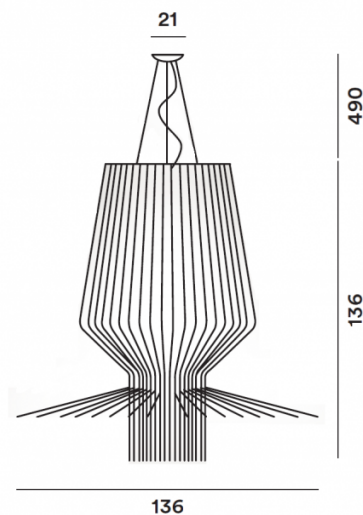

**PRODUCT SPECIFICATION**

- Light Source:** 51W, 3000K, 5684 lumens
- IP Code:** 20
- Dimming:** Dimmable via Dali dimming systems or Push to make/ switch dimming. Please consult your electrician, additional wiring may be required on site.
- Dimensions:** Ø136.5cm shade  
136cm shade height  
Ø21cm ceiling rose  
490cm drop