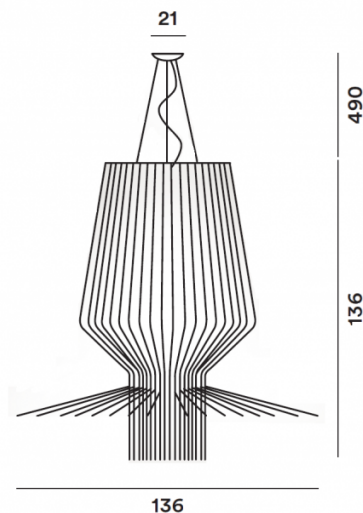

**PRODUCT SPECIFICATION**

- Light Source:** 51W, 3000K, 5684 Lumens
- IP Code:** 20
- Dimming:** Dimmable via Dali dimming systems or Push to make/switch dimming. Please consult your electrician, additional wiring may be required on-site.
- Dimensions:** Shade: Ø136.5cm  
Shade Height: 136cm  
Ceiling Rose: Ø21cm  
Cable Length: 490cm