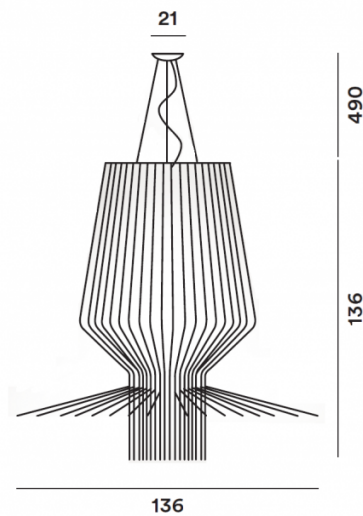

**Foscarini Allegro Assai LED  
Pendant Light**

This pendant is the LED version of the [Allegro Assai pendant](#), bringing an energy-saving version for a longer lasting glow. Inspired by the musicality and vibrancy created from the rods used to make the lampshade, the Allegro Assai LED pendant was named after musical terminology. The light is characterised by its geometric shape and angular lines which are eye-catching and fascinating.

**PRODUCT SPECIFICATION**

- Light Source:** 51W, 3000K, 5684 Lumens
- IP Code:** 20
- Dimming:** Dimmable via Dali dimming systems or Push to make/switch dimming. Please consult your electrician, additional wiring may be required on-site.
- Dimensions:** Shade: Ø136.5cm  
Shade Height: 136cm  
Ceiling Rose: Ø21cm  
Cable Length: 490cm