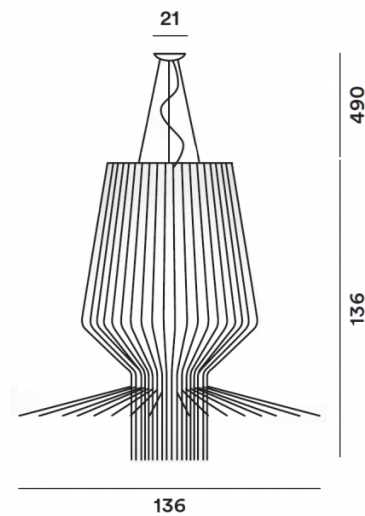

**PRODUCT SPECIFICATION**

- Light Source:** 51W, 3000K, 5684 Lumens
- IP Code:** 20
- Dimming:** Dimmable via Dali dimming systems or Push to make/switch dimming. Please consult your electrician, additional wiring may be required on-site.
- Dimensions:** Shade: Ø136.5cm  
Shade Height: 136cm  
Ceiling Rose: Ø21cm  
Cable Length: 490cm