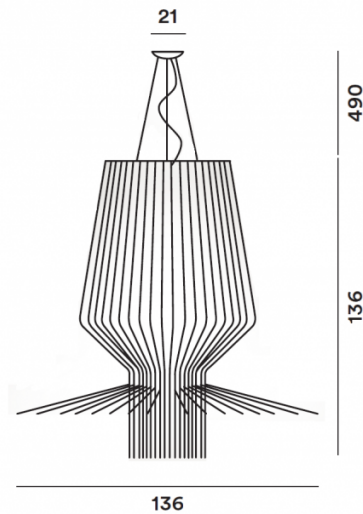

This pendant is the LED version of the [Allegro Assai pendant](#), bringing an energy-saving version for a longer lasting glow. Inspired by the musicality and vibrancy created from the rods used to make the lampshade, the Allegro Assai LED pendant was named after musical terminology. The light is characterised by its geometric shape and angular lines which are eye-catching and fascinating.

PRODUCT SPECIFICATION

- Light Source:** 51W, 3000K, 5684 Lumens
- IP Code:** 20
- Dimming:** Dimmable via Dali dimming systems or Push to make/switch dimming. Please consult your electrician, additional wiring may be required on-site.
- Dimensions:** Shade: Ø136.5cm
Shade Height: 136cm
Ceiling Rose: Ø21cm
Cable Length: 490cm