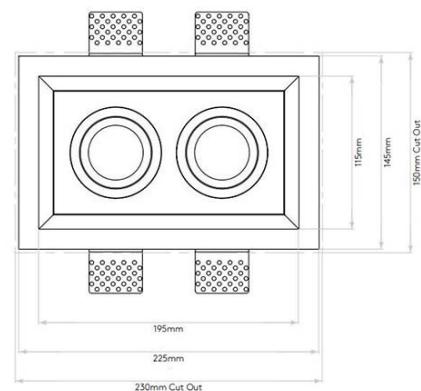

## PRODUCT SPECIFICATION

- Light Source:** 2 x Max 50W GU10 (excluded)
- IP Code:** 20
- Dimming:** Dimmable via mains phase dimming.
- Dimensions:** Length: 22.5cm  
Width: 14.5cm  
Recessed Depth: 13.6cm