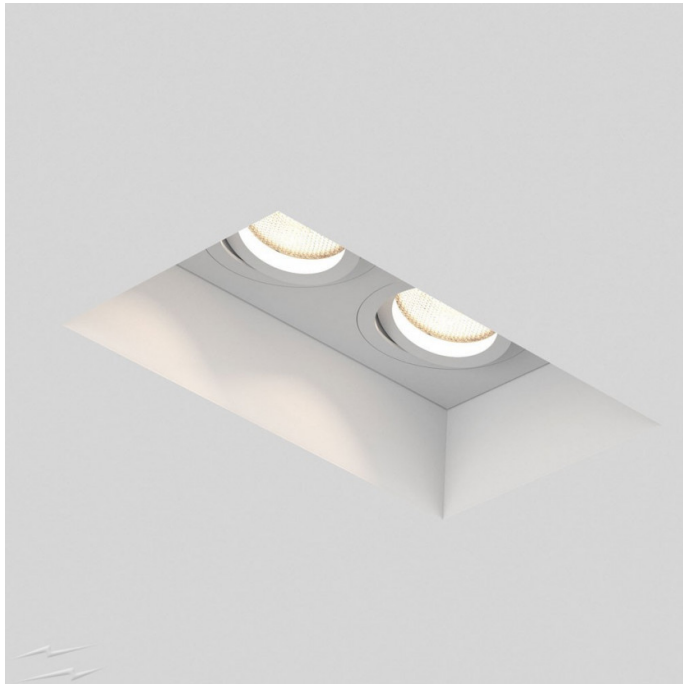

astro

Astro Blanco Twin Recessed Downlight

LA51645

SOURCE: <https://www.davidvillagelighting.co.uk/product/Astro-Blanco-Twin-Recessed-Downlight/18578>

PRODUCT DESCRIPTION

Astro Blanco Twin Recessed Downlight

The Blanco range lights are designed to be fitted onto already plastered ceilings. The Blanco Twin is fitted, the gap is filled and smoothed down before painting. The Blanco Twin can be tilted by 30° or rotated by 360°, allowing you to select the direction of the spotlights. The spotlights can be fitted in bathrooms, but an IP20 rating restricts you to zone 3.

PRODUCT SPECIFICATION

- Light Source:** 2 x Max 50W GU10 (excluded)
- IP Code:** 20
- Dimming:** Dimmable via mains phase dimming.
- Dimensions:** Length: 22.5cm
Width: 14.5cm
Recessed Depth: 13.6cm

For all sales and technical enquiries, please contact: