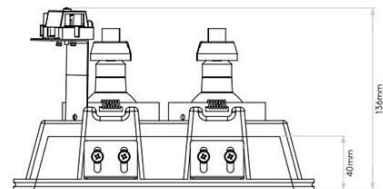

For all sales and technical enquiries, please contact:

+44 (0)114 263 4266

info@davidvillagelighting.co.uk

www.davidvillagelighting.co.uk