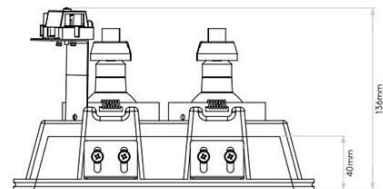

## PRODUCT SPECIFICATION

- Light Source:** 2 x Max 50W GU10 (excluded)
- IP Code:** 20
- Dimming:** Dimmable via mains phase dimming.
- Dimensions:** Length: 22.5cm  
Width: 14.5cm  
Recessed Depth: 13.6cm