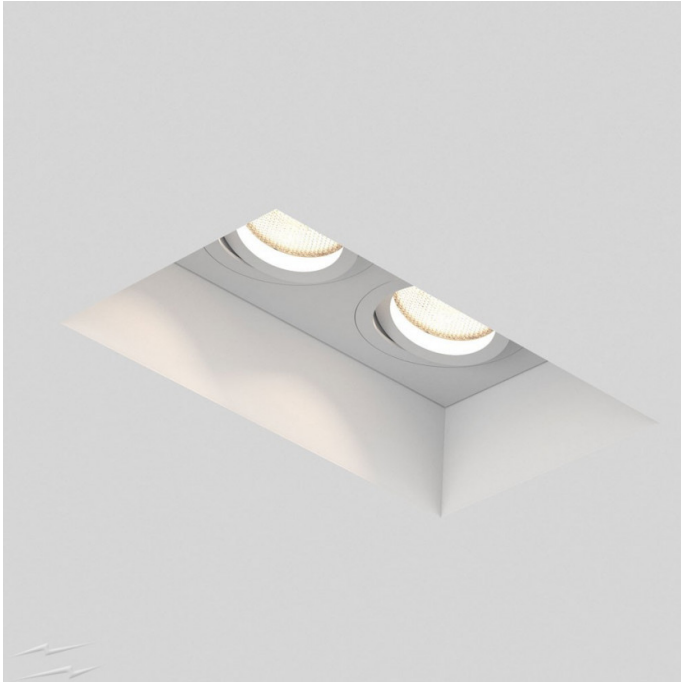

# Astro Blanco Twin Recessed Downlight

LA51645

SOURCE: <https://www.davidvillagelighting.co.uk/product/Astro-Blanco-Twin-Recessed-Downlight/18578>

### Astro Blanco Twin Recessed Downlight

The Blanco range lights are designed to be fitted onto already plastered ceilings. The Blanco Twin is fitted, the gap is filled and smoothed down before painting. The Blanco Twin can be tilted by 30° or rotated by 360°, allowing you to select the direction of the spotlights. The spotlights can be fitted in bathrooms, but an IP20 rating restricts you to zone 3.