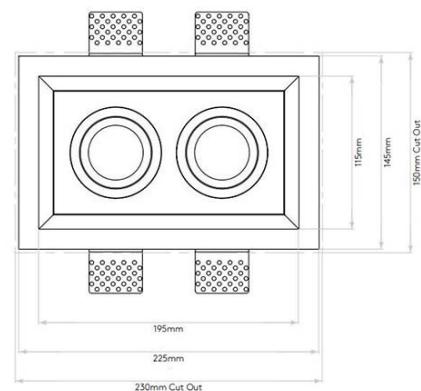

For all sales and technical enquiries, please contact:

+44 (0)114 263 4266

info@davidvillagelighting.co.uk

www.davidvillagelighting.co.uk