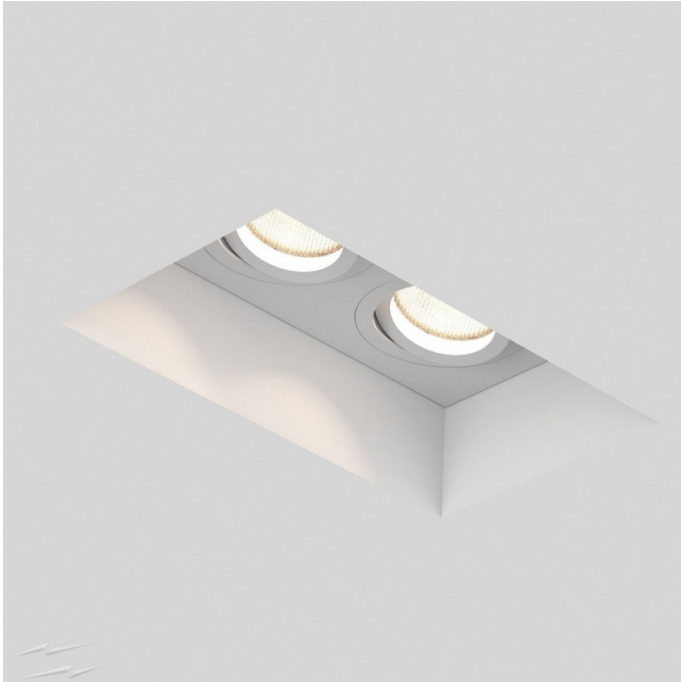

astro

Astro Blanco Twin Recessed Downlight

LA51645

SOURCE: <https://www.davidvillagelighting.co.uk/product/Astro-Blanco-Twin-Recessed-Downlight/18578>

PRODUCT DESCRIPTION

Astro Blanco Twin Recessed Downlight

The Blanco range lights are designed to be fitted onto already plastered ceilings. The Blanco Twin is fitted, the gap is filled and smoothed down before painting. The Blanco Twin can be tilted by 30° or rotated by 360°, allowing you to select the direction of the spotlights. The spotlights can be fitted in bathrooms, but an IP20 rating restricts you to zone 3.

PRODUCT SPECIFICATION

- Light Source:** 2 x Max 50W GU10 (excluded)
- IP Code:** 20
- Dimming:** Dimmable via mains phase dimming.
- Dimensions:** Length: 22.5cm
Width: 14.5cm
Recessed Depth: 13.6cm

For all sales and technical enquiries, please contact: