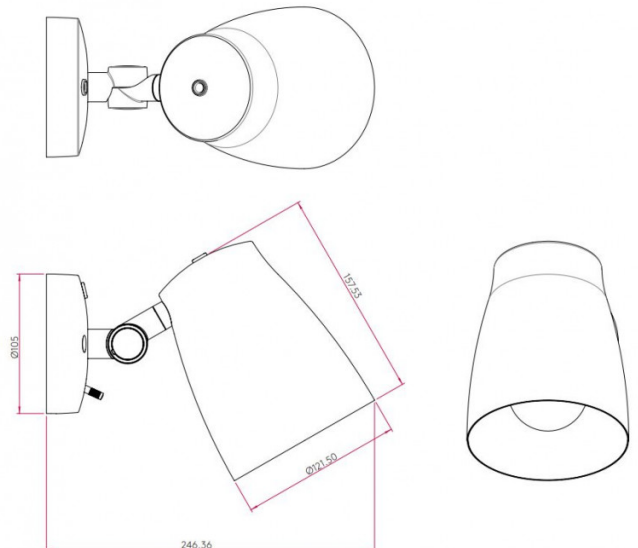

#### Astro Atelier Wall Light

Atelier wall light with an on/off switch at the base. The Atelier can be dimmable when used with a dimmable light bulb. The head can be tilted by 90° or rotated up to 330°. It's suitable for bathroom installation, strictly zone 3.

### PRODUCT SPECIFICATION

**Light Source:** 1 x Max 28W E27/ES (excluded)

**IP Code:** 20

**Dimming:** Dimmable via mains phase dimming.

**Dimensions:** Height: 18.5cm  
Width: 12.2cm  
Depth: 24.5cm

**For all sales and technical enquiries, please contact:**