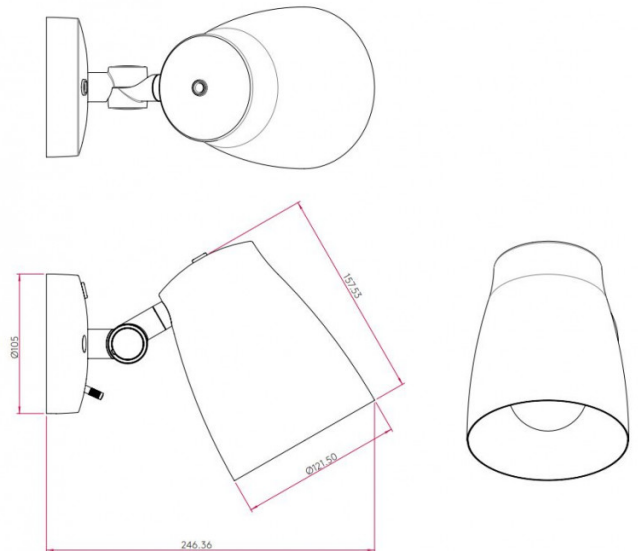

astro

Astro Atelier Wall Light

LA5150

SOURCE: <https://www.davidvillagelighting.co.uk/product/Astro-Atelier-Wall-Light/18563>

PRODUCT DESCRIPTION

Astro Atelier Wall Light

Atelier wall light with an on/off switch at the base. The Atelier can be dimmable when used with a dimmable light bulb. The head can be tilted by 90° or rotated up to 330°. It's suitable for bathroom installation, strictly zone 3.

PRODUCT SPECIFICATION

Light Source: 1 x Max 28W E27/ES (excluded)

IP Code: 20

Dimming: Dimmable via mains phase dimming.

Dimensions: Height: 18.5cm
Width: 12.2cm
Depth: 24.5cm

For all sales and technical enquiries, please contact: