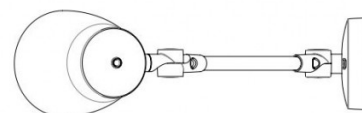

astro

Astro Atelier Grande Wall Light

LA5145

SOURCE: <https://www.davidvillagelighting.co.uk/product/Astro-Atelier-Grande-Wall-Light/18558>

PRODUCT DESCRIPTION

Astro Atelier Grande Wall Light

Part of the Atelier collection, the Atelier Grande is a contemporary wall light with adjustable arms and head. You can tilt up to 90° or rotate up to 330°.

Atelier Grande can be dimmable **only** when hardwired and used with a dimmable light bulb. For non-hardwired use, the light has an on/off switch on the base.

PRODUCT SPECIFICATION

- Light Source:** 1 x Max 28W E27/ES (excluded)
- IP Code:** 20
- Dimming:** Dimmable via mains phase dimming, when hardwired and used with compatible dimmable light source.
- Dimensions:** Height: 40cm
Width: 12.2cm
Depth: 43cm