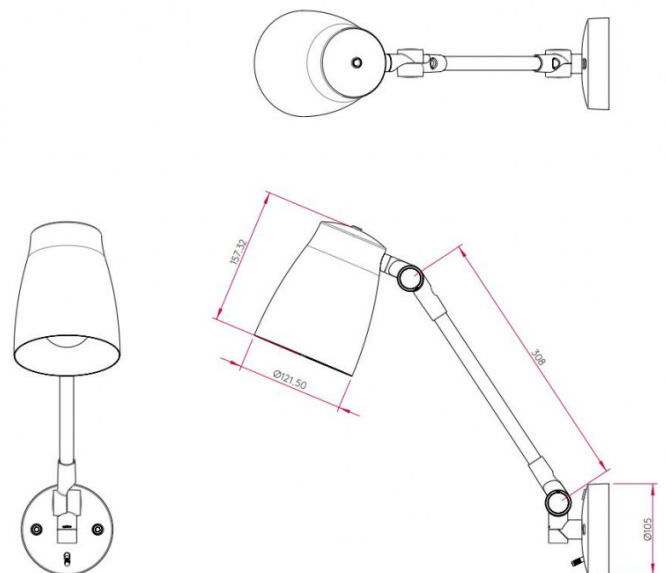

astro

Astro Atelier Grande Wall Light

LA5145

SOURCE: <https://www.davidvillagelighting.co.uk/product/Astro-Atelier-Grande-Wall-Light/18558>

PRODUCT DESCRIPTION

Astro Atelier Grande Wall Light

Part of the Atelier collection, the Atelier Grande is a contemporary wall light with adjustable arms and head. You can tilt up to 90° or rotate up to 330°.

Atelier Grande can be dimmable **only** when hardwired and used with a dimmable light bulb. For non-hardwired use, the light has an on/off switch on the base.

PRODUCT SPECIFICATION

- Light Source:** 1 x Max 28W E27/ES (excluded)
- IP Code:** 20
- Dimming:** Dimmable via mains phase dimming, when hardwired and used with compatible dimmable light source.
- Dimensions:** Height: 40cm
Width: 12.2cm
Depth: 43cm