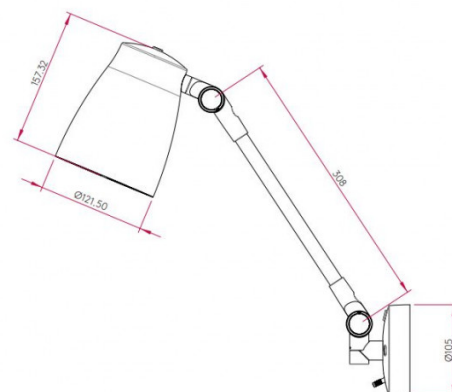

astro

Astro Atelier Grande Wall Light

LA5145

SOURCE: <https://www.davidvillagelighting.co.uk/product/Astro-Atelier-Grande-Wall-Light/18558>

PRODUCT DESCRIPTION

Astro Atelier Grande Wall Light

Part of the Atelier collection, the Atelier Grande is a contemporary wall light with adjustable arms and head. You can tilt up to 90° or rotate up to 330°.

Atelier Grande can be dimmable **only** when hardwired and used with a dimmable light bulb. For non-hardwired use, the light has an on/off switch on the base.

PRODUCT SPECIFICATION

- Light Source:** 1 x Max 28W E27/ES (excluded)
- IP Code:** 20
- Dimming:** Dimmable via mains phase dimming, when hardwired and used with compatible dimmable light source.
- Dimensions:** Height: 40cm
Width: 12.2cm
Depth: 43cm