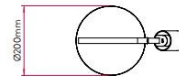

PRODUCT SPECIFICATION

- Light Source:** 1 x Max 6W LED GU10 (excluded)
- IP Code:** 20
- Dimming:** In line on/off switch included on cable.
- Dimensions:** Height: 122cm
Diameter: 20cm
Width: 20cm
Depth: 28.5cm