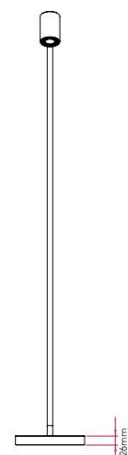

astro

Astro Ascoli Floor Lamp

LA5136

SOURCE: <https://www.davidvillagelighting.co.uk/product/Astro-Ascoli-Floor-Lamp/18548>

PRODUCT DESCRIPTION

Astro Ascoli Floor Lamp

Ascoli Floor Lamp, part of the Ascoli collection with desk lamps and an assortment of wall and ceiling lights, is a modern design available in four finish options. With strict and straight lines, the head of the lamp can be tilted up to 90° and rotated 330°. An in line on/off switch is located on the lamp's cable. The lamp can also be used in bathrooms, strictly zone 3.

PRODUCT SPECIFICATION

- Light Source:** 1 x Max 6W LED GU10 (excluded)
- IP Code:** 20
- Dimming:** In line on/off switch included on cable.
- Dimensions:** Height: 122cm
Diameter: 20cm
Width: 20cm
Depth: 28.5cm