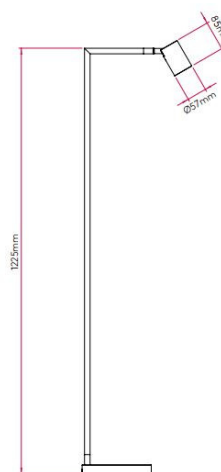

astro

Astro Ascoli Floor Lamp

LA5136

SOURCE: <https://www.davidvillagelighting.co.uk/product/Astro-Ascoli-Floor-Lamp/18548>

PRODUCT DESCRIPTION

Astro Ascoli Floor Lamp

Ascoli Floor Lamp, part of the Ascoli collection with desk lamps and an assortment of wall and ceiling lights, is a modern design available in four finish options. With strict and straight lines, the head of the lamp can be tilted up to 90° and rotated 330°. An in line on/off switch is located on the lamp's cable. The lamp can also be used in bathrooms, strictly zone 3.

PRODUCT SPECIFICATION

- Light Source:** 1 x Max 6W LED GU10 (excluded)
- IP Code:** 20
- Dimming:** In line on/off switch included on cable.
- Dimensions:** Height: 122cm
Diameter: 20cm
Width: 20cm
Depth: 28.5cm