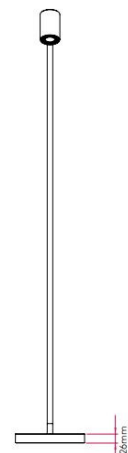

astro

Astro Ascoli Floor Lamp

LA5136

SOURCE: <https://www.davidvillagelighting.co.uk/product/Astro-Ascoli-Floor-Lamp/18548>

PRODUCT DESCRIPTION

Astro Ascoli Floor Lamp

Ascoli Floor Lamp, part of the Ascoli collection with desk lamps and an assortment of wall and ceiling lights, is a modern design available in four finish options. With strict and straight lines, the head of the lamp can be tilted up to 90° and rotated 330°. An in line on/off switch is located on the lamp's cable. The lamp can also be used in bathrooms, strictly zone 3.

PRODUCT SPECIFICATION

- Light Source:** 1 x Max 6W LED GU10 (excluded)
- IP Code:** 20
- Dimming:** In line on/off switch included on cable.
- Dimensions:** Height: 122cm
Diameter: 20cm
Width: 20cm
Depth: 28.5cm