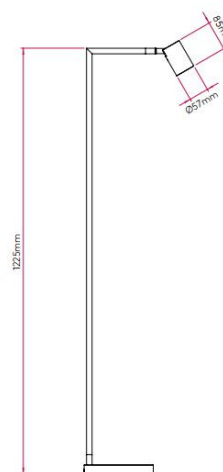

astro

Astro Ascoli Floor Lamp

LA5136

SOURCE: <https://www.davidvillagelighting.co.uk/product/Astro-Ascoli-Floor-Lamp/18548>

PRODUCT DESCRIPTION

Astro Ascoli Floor Lamp

Ascoli Floor Lamp, part of the Ascoli collection with desk lamps and an assortment of wall and ceiling lights, is a modern design available in four finish options. With strict and straight lines, the head of the lamp can be tilted up to 90° and rotated 330°. An in line on/off switch is located on the lamp's cable. The lamp can also be used in bathrooms, strictly zone 3.

PRODUCT SPECIFICATION

- Light Source:** 1 x Max 6W LED GU10 (excluded)
- IP Code:** 20
- Dimming:** In line on/off switch included on cable.
- Dimensions:** Height: 122cm
Diameter: 20cm
Width: 20cm
Depth: 28.5cm