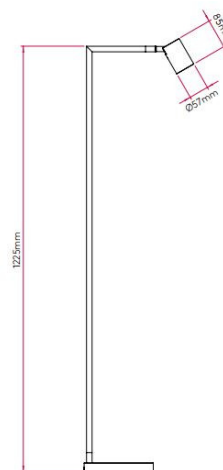

astro

Astro Ascoli Floor Lamp

LA5136

SOURCE: <https://www.davidvillagelighting.co.uk/product/Astro-Ascoli-Floor-Lamp/18548>

PRODUCT DESCRIPTION

Astro Ascoli Floor Lamp

Ascoli Floor Lamp, part of the Ascoli collection with desk lamps and an assortment of wall and ceiling lights, is a modern design available in four finish options. With strict and straight lines, the head of the lamp can be tilted up to 90° and rotated 330°. An in line on/off switch is located on the lamp's cable. The lamp can also be used in bathrooms, strictly zone 3.

PRODUCT SPECIFICATION

- Light Source:** 1 x Max 6W LED GU10 (excluded)
- IP Code:** 20
- Dimming:** In line on/off switch included on cable.
- Dimensions:** Height: 122cm
Diameter: 20cm
Width: 20cm
Depth: 28.5cm