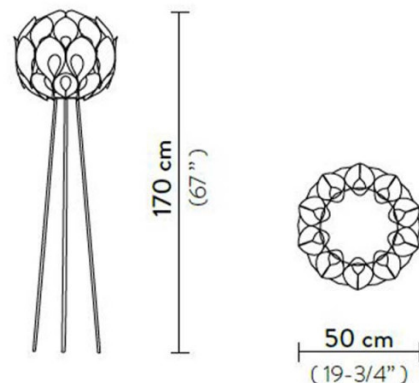

Slamp Flora Floor Lamp

LA5119/F

SOURCE: <https://www.davidvillagelighting.co.uk/product/Slamp-Flora-Floor-Lamp/18545>

PRODUCT DESCRIPTION

Designer: Zanini de Zanine

Slamp Flora Floor Lamp

The Slamp Flora Floor Lamp is part of a collection inspired by the Monstera Deliciosa - a Swiss cheese plant. This design is made up of 60 metallic 'petals' that surround the light source to create an evocative play on light. Designed by Zahini de Zanine, the Flora fascinates users with its depth and intricate details, thanks to the gaps throughout the design the light is guided in all directions. Not only does this make for an uniquely beautiful appearance, but when the light source is switched on, it also creates a unique lighting effect that is characterized by reflections and an interplay between light and shadow.

PRODUCT SPECIFICATION

Light Source: 3 x Max 12W E27 LED (excluded)

IP Code: 20

Dimming: In line dimmer included on cable.

Dimensions: Ø50cm
Height: 170cm

For all sales and technical enquiries, please contact: