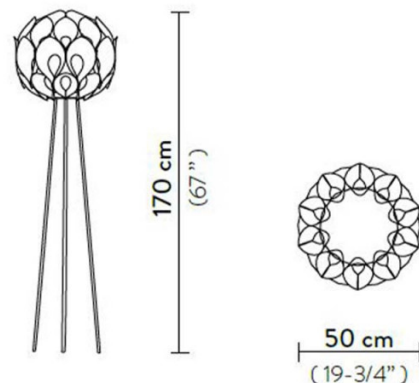

## PRODUCT SPECIFICATION

**Light Source:** 3 x Max 12W E27 LED (excluded)

**IP Code:** 20

**Dimming:** In line dimmer included on cable.

**Dimensions:** Ø50cm  
Height: 170cm

**For all sales and technical enquiries, please contact:**