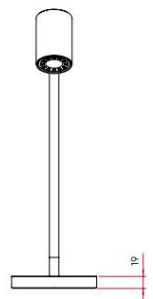

astro

**Astro Ascoli Desk Lamp**

LA5133

SOURCE: <https://www.davidvillagelighting.co.uk/product/Astro-Ascoli-Desk-Lamp/18544>

**PRODUCT DESCRIPTION**

**Astro Ascoli Desk Lamp**

Part of the Ascoli collection, the Desk Lamp has a modern design with strict lines. The Ascoli desk lamp is available in four finishes: textured white, bronze, matt black and matt nickel. The desk lamp is switched, with an on-off switch located at the base of the lamp. The head is adjustable and can be tilted up to 90° or rotated up to 330°. Suitable for bathrooms, zone 3.

**PRODUCT SPECIFICATION**

**Light Source:** 1 x Max 6W LED GU10 (excluded)

**IP Code:** 20

**Dimming:** Non-dimmable.

**Dimensions:** Height: 42cm  
 Diameter: 13.5cm  
 Width: 13.5cm  
 Depth: 21cm

**For all sales and technical enquiries, please contact:**