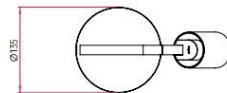

**PRODUCT SPECIFICATION**

**Light Source:** 1 x Max 6W LED GU10 (excluded)

**IP Code:** 20

**Dimming:** Non-dimmable.

**Dimensions:** Height: 42cm  
 Diameter: 13.5cm  
 Width: 13.5cm  
 Depth: 21cm

**For all sales and technical enquiries, please contact:**