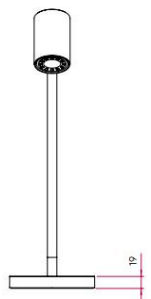

astro

**Astro Ascoli Desk Lamp**

LA5133

SOURCE: <https://www.davidvillagelighting.co.uk/product/Astro-Ascoli-Desk-Lamp/18544>

**PRODUCT DESCRIPTION**

**Astro Ascoli Desk Lamp**

Part of the Ascoli collection, the Desk Lamp has a modern design with strict lines. The Ascoli desk lamp is available in four finishes: textured white, bronze, matt black and matt nickel. The desk lamp is switched, with an on-off switch located at the base of the lamp. The head is adjustable and can be tilted up to 90° or rotated up to 330°. Suitable for bathrooms, zone 3.

**PRODUCT SPECIFICATION**

**Light Source:** 1 x Max 6W LED GU10 (excluded)

**IP Code:** 20

**Dimming:** Non-dimmable.

**Dimensions:** Height: 42cm  
 Diameter: 13.5cm  
 Width: 13.5cm  
 Depth: 21cm

**For all sales and technical enquiries, please contact:**