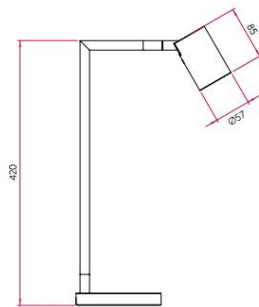

**PRODUCT SPECIFICATION**

**Light Source:** 1 x Max 6W LED GU10 (excluded)

**IP Code:** 20

**Dimming:** Non-dimmable.

**Dimensions:** Height: 42cm  
 Diameter: 13.5cm  
 Width: 13.5cm  
 Depth: 21cm

**For all sales and technical enquiries, please contact:**