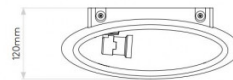

astro

Astro Aria 300 Wall Light

LA5125

SOURCE: <https://www.davidvillagelighting.co.uk/product/Astro-Aria-300-Wall-Light/18533>

PRODUCT DESCRIPTION

Astro Aria 300 Wall Light

A beautiful wall light, part of the Aria collection, the Aria 300 with 30 cm length. The Aria 300 is made of plaster, which can be painted over. The wall light is dimmable when used with a compatible, dimmable light source.

PRODUCT SPECIFICATION

- Light Source:** 1 x Max 12W E27/ES (excluded)
- IP Code:** 20
- Dimming:** Dimmable via mains phase dimming.
- Dimensions:** Height: 17cm
Width: 30cm
Depth: 12cm

For all sales and technical enquiries, please contact: