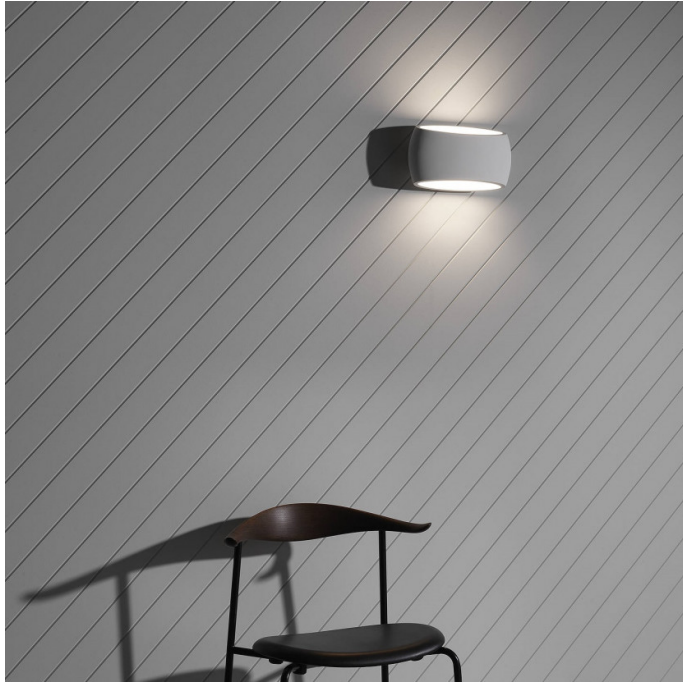

astro

Astro Aria 300 Wall Light

LA5125

SOURCE: <https://www.davidvillagelighting.co.uk/product/Astro-Aria-300-Wall-Light/18533>

PRODUCT DESCRIPTION

Astro Aria 300 Wall Light

A beautiful wall light, part of the Aria collection, the Aria 300 with 30 cm length. The Aria 300 is made of plaster, which can be painted over. The wall light is dimmable when used with a compatible, dimmable light source.

PRODUCT SPECIFICATION

Light Source: 1 x Max 12W E27/ES (excluded)

IP Code: 20

Dimming: Dimmable via mains phase dimming.

Dimensions: Height: 17cm
Width: 30cm
Depth: 12cm

For all sales and technical enquiries, please contact: