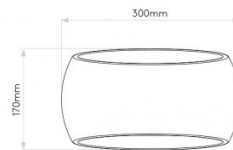

astro

Astro Aria 300 Wall Light

LA5125

SOURCE: <https://www.davidvillagelighting.co.uk/product/Astro-Aria-300-Wall-Light/18533>

PRODUCT DESCRIPTION

Astro Aria 300 Wall Light

A beautiful wall light, part of the Aria collection, the Aria 300 with 30 cm length. The Aria 300 is made of plaster, which can be painted over. The wall light is dimmable when used with a compatible, dimmable light source.

PRODUCT SPECIFICATION

Light Source: 1 x Max 12W E27/ES (excluded)

IP Code: 20

Dimming: Dimmable via mains phase dimming.

Dimensions: Height: 17cm
Width: 30cm
Depth: 12cm

For all sales and technical enquiries, please contact: