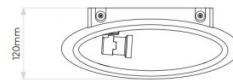

astro

Astro Aria 300 Wall Light

LA5125

SOURCE: <https://www.davidvillagelighting.co.uk/product/Astro-Aria-300-Wall-Light/18533>

PRODUCT DESCRIPTION

Astro Aria 300 Wall Light

A beautiful wall light, part of the Aria collection, the Aria 300 with 30 cm length. The Aria 300 is made of plaster, which can be painted over. The wall light is dimmable when used with a compatible, dimmable light source.

PRODUCT SPECIFICATION

Light Source: 1 x Max 12W E27/ES (excluded)

IP Code: 20

Dimming: Dimmable via mains phase dimming.

Dimensions: Height: 17cm
Width: 30cm
Depth: 12cm

For all sales and technical enquiries, please contact: