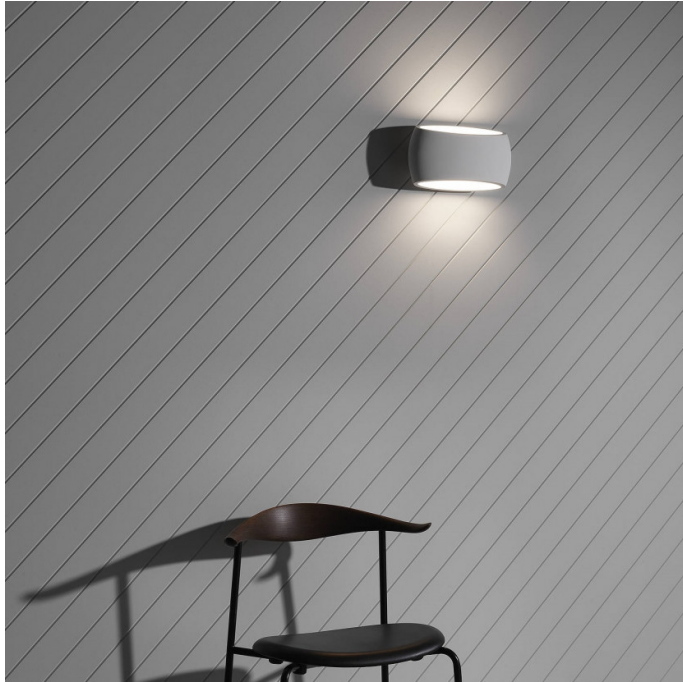

astro

**Astro Aria 300 Wall Light**

LA5125

SOURCE: <https://www.davidvillagelighting.co.uk/product/Astro-Aria-300-Wall-Light/18533>

**PRODUCT DESCRIPTION**

**Astro Aria 300 Wall Light**

A beautiful wall light, part of the Aria collection, the Aria 300 with 30 cm length. The Aria 300 is made of plaster, which can be painted over. The wall light is dimmable when used with a compatible, dimmable light source.

The IP rating allows you to install it in the bathroom, zone 3.

**PRODUCT SPECIFICATION**

- Light Source:** 1 x Max 12W E27/ES (excluded)
- IP Code:** 20
- Dimming:** Dimmable via mains phase dimming.
- Dimensions:** Height: 17cm  
Width: 30cm  
Depth: 12cm