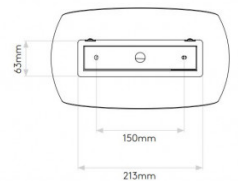

astro

Astro Aria 300 Wall Light

LA5125

SOURCE: <https://www.davidvillagelighting.co.uk/product/Astro-Aria-300-Wall-Light/18533>

PRODUCT DESCRIPTION

Astro Aria 300 Wall Light

A beautiful wall light, part of the Aria collection, the Aria 300 with 30 cm length. The Aria 300 is made of plaster, which can be painted over. The wall light is dimmable when used with a compatible, dimmable light source.

PRODUCT SPECIFICATION

- Light Source:** 1 x Max 12W E27/ES (excluded)
- IP Code:** 20
- Dimming:** Dimmable via mains phase dimming.
- Dimensions:** Height: 17cm
Width: 30cm
Depth: 12cm

For all sales and technical enquiries, please contact: