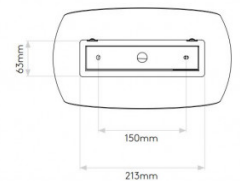

### Astro Aria 300 Wall Light

A beautiful wall light, part of the Aria collection, the Aria 300 with 30 cm length. The Aria 300 is made of plaster, which can be painted over. The wall light is dimmable when used with a compatible, dimmable light source.

## PRODUCT SPECIFICATION

**Light Source:** 1 x Max 12W E27/ES (excluded)

**IP Code:** 20

**Dimming:** Dimmable via mains phase dimming.

**Dimensions:** Height: 17cm  
Width: 30cm  
Depth: 12cm

**For all sales and technical enquiries, please contact:**