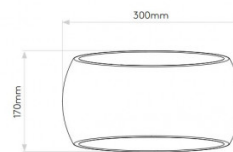

astro

Astro Aria 300 Wall Light

LA5125

SOURCE: <https://www.davidvillagelighting.co.uk/product/Astro-Aria-300-Wall-Light/18533>

PRODUCT DESCRIPTION

Astro Aria 300 Wall Light

A beautiful wall light, part of the Aria collection, the Aria 300 with 30 cm length. The Aria 300 is made of plaster, which can be painted over. The wall light is dimmable when used with a compatible, dimmable light source.

PRODUCT SPECIFICATION

Light Source: 1 x Max 12W E27/ES (excluded)

IP Code: 20

Dimming: Dimmable via mains phase dimming.

Dimensions: Height: 17cm
Width: 30cm
Depth: 12cm

For all sales and technical enquiries, please contact: