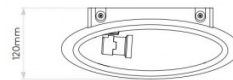

astro

**Astro Aria 300 Wall Light**

LA5125

SOURCE: <https://www.davidvillagelighting.co.uk/product/Astro-Aria-300-Wall-Light/18533>

**PRODUCT DESCRIPTION**

**Astro Aria 300 Wall Light**

A beautiful wall light, part of the Aria collection, the Aria 300 with 30 cm length. The Aria 300 is made of plaster, which can be painted over. The wall light is dimmable when used with a compatible, dimmable light source.

The IP rating allows you to install it in the bathroom, zone 3.

**PRODUCT SPECIFICATION**

- Light Source:** 1 x Max 12W E27/ES (excluded)
- IP Code:** 20
- Dimming:** Dimmable via mains phase dimming.
- Dimensions:** Height: 17cm  
Width: 30cm  
Depth: 12cm