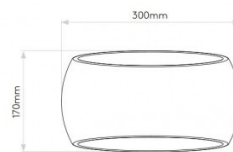

astro

Astro Aria 300 Wall Light

LA5125

SOURCE: <https://www.davidvillagelighting.co.uk/product/Astro-Aria-300-Wall-Light/18533>

PRODUCT DESCRIPTION

Astro Aria 300 Wall Light

A beautiful wall light, part of the Aria collection, the Aria 300 with 30 cm length. The Aria 300 is made of plaster, which can be painted over. The wall light is dimmable when used with a compatible, dimmable light source.

PRODUCT SPECIFICATION

- Light Source:** 1 x Max 12W E27/ES (excluded)
- IP Code:** 20
- Dimming:** Dimmable via mains phase dimming.
- Dimensions:** Height: 17cm
Width: 30cm
Depth: 12cm

For all sales and technical enquiries, please contact: