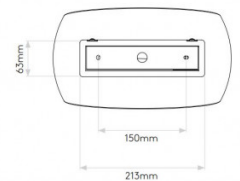

astro

Astro Aria 300 Wall Light

LA5125

SOURCE: <https://www.davidvillagelighting.co.uk/product/Astro-Aria-300-Wall-Light/18533>

PRODUCT DESCRIPTION

Astro Aria 300 Wall Light

A beautiful wall light, part of the Aria collection, the Aria 300 with 30 cm length. The Aria 300 is made of plaster, which can be painted over. The wall light is dimmable when used with a compatible, dimmable light source.

PRODUCT SPECIFICATION

Light Source: 1 x Max 12W E27/ES (excluded)

IP Code: 20

Dimming: Dimmable via mains phase dimming.

Dimensions: Height: 17cm
Width: 30cm
Depth: 12cm

For all sales and technical enquiries, please contact: