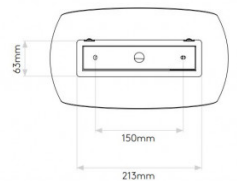

astro

Astro Aria 300 Wall Light

LA5125

SOURCE: <https://www.davidvillagelighting.co.uk/product/Astro-Aria-300-Wall-Light/18533>

PRODUCT DESCRIPTION

Astro Aria 300 Wall Light

A beautiful wall light, part of the Aria collection, the Aria 300 with 30 cm length. The Aria 300 is made of plaster, which can be painted over. The wall light is dimmable when used with a compatible, dimmable light source.

PRODUCT SPECIFICATION

Light Source: 1 x Max 12W E27/ES (excluded)

IP Code: 20

Dimming: Dimmable via mains phase dimming.

Dimensions: Height: 17cm
Width: 30cm
Depth: 12cm

For all sales and technical enquiries, please contact: