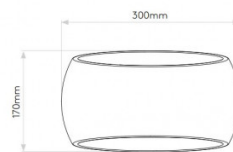

astro

**Astro Aria 300 Wall Light**

LA5125

SOURCE: <https://www.davidvillagelighting.co.uk/product/Astro-Aria-300-Wall-Light/18533>

**PRODUCT DESCRIPTION**

**Astro Aria 300 Wall Light**

A beautiful wall light, part of the Aria collection, the Aria 300 with 30 cm length. The Aria 300 is made of plaster, which can be painted over. The wall light is dimmable when used with a compatible, dimmable light source.

The IP rating allows you to install it in the bathroom, zone 3.

**PRODUCT SPECIFICATION**

- Light Source:** 1 x Max 12W E27/ES (excluded)
- IP Code:** 20
- Dimming:** Dimmable via mains phase dimming.
- Dimensions:** Height: 17cm  
Width: 30cm  
Depth: 12cm