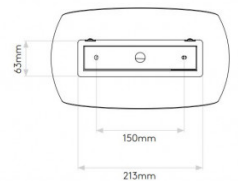

astro

**Astro Aria 300 Wall Light**

LA5125

SOURCE: <https://www.davidvillagelighting.co.uk/product/Astro-Aria-300-Wall-Light/18533>

**PRODUCT DESCRIPTION**

**Astro Aria 300 Wall Light**

A beautiful wall light, part of the Aria collection, the Aria 300 with 30 cm length. The Aria 300 is made of plaster, which can be painted over. The wall light is dimmable when used with a compatible, dimmable light source.

The IP rating allows you to install it in the bathroom, zone 3.

**PRODUCT SPECIFICATION**

- Light Source:** 1 x Max 12W E27/ES (excluded)
- IP Code:** 20
- Dimming:** Dimmable via mains phase dimming.
- Dimensions:** Height: 17cm  
Width: 30cm  
Depth: 12cm