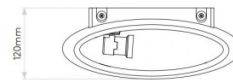

astro

Astro Aria 300 Wall Light

LA5125

SOURCE: <https://www.davidvillagelighting.co.uk/product/Astro-Aria-300-Wall-Light/18533>

PRODUCT DESCRIPTION

Astro Aria 300 Wall Light

A beautiful wall light, part of the Aria collection, the Aria 300 with 30 cm length. The Aria 300 is made of plaster, which can be painted over. The wall light is dimmable when used with a compatible, dimmable light source.

PRODUCT SPECIFICATION

Light Source: 1 x Max 12W E27/ES (excluded)

IP Code: 20

Dimming: Dimmable via mains phase dimming.

Dimensions: Height: 17cm
Width: 30cm
Depth: 12cm

For all sales and technical enquiries, please contact: