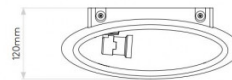

### Astro Aria 300 Wall Light

A beautiful wall light, part of the Aria collection, the Aria 300 with 30 cm length. The Aria 300 is made of plaster, which can be painted over. The wall light is dimmable when used with a compatible, dimmable light source.

## PRODUCT SPECIFICATION

**Light Source:** 1 x Max 12W E27/ES (excluded)

**IP Code:** 20

**Dimming:** Dimmable via mains phase dimming.

**Dimensions:** Height: 17cm  
Width: 30cm  
Depth: 12cm

**For all sales and technical enquiries, please contact:**