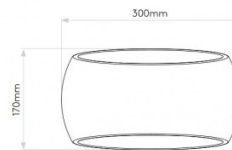

### Astro Aria 300 Wall Light

A beautiful wall light, part of the Aria collection, the Aria 300 with 30 cm length. The Aria 300 is made of plaster, which can be painted over. The wall light is dimmable when used with a compatible, dimmable light source.

## PRODUCT SPECIFICATION

**Light Source:** 1 x Max 12W E27/ES (excluded)

**IP Code:** 20

**Dimming:** Dimmable via mains phase dimming.

**Dimensions:** Height: 17cm  
Width: 30cm  
Depth: 12cm

**For all sales and technical enquiries, please contact:**