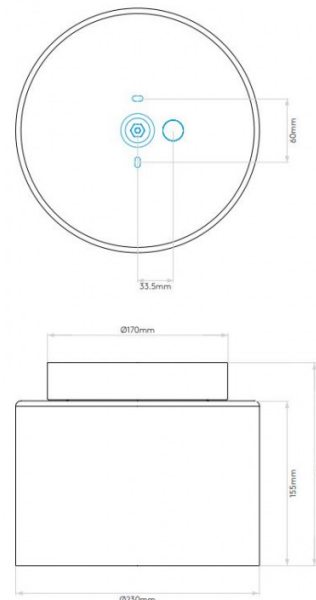

## PRODUCT SPECIFICATION

- Light Source:** 1 x Max 12W LED E27 (excluded)
- IP Code:** 44
- Dimming:** Dimmable via mains phase dimming.
- Dimensions:** Ø23cm  
Depth: 19cm

**For all sales and technical enquiries, please contact:**