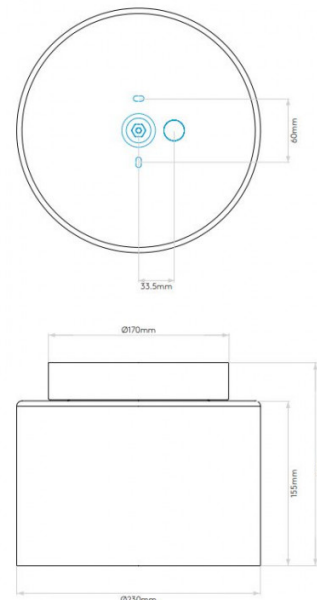

## PRODUCT SPECIFICATION

- Light Source:** 1 x Max 12W LED E27 (excluded)
- IP Code:** 44
- Dimming:** Dimmable via mains phase dimming.
- Dimensions:** Ø23cm  
Depth: 19cm

**For all sales and technical enquiries, please contact:**