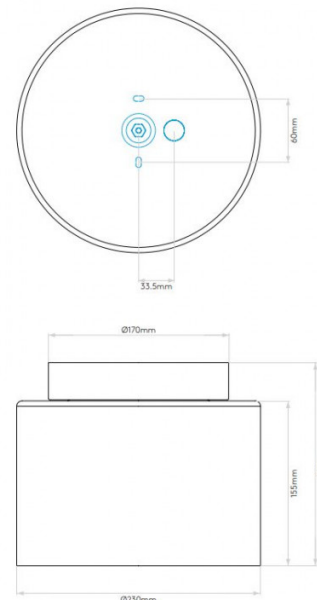

The Arezzo range also includes a [wall light](#).

PRODUCT SPECIFICATION

- Light Source:** 1 x Max 12W LED E27 (excluded)
- IP Code:** 44
- Dimming:** Dimmable via mains phase dimming.
- Dimensions:** Ø23cm
Depth: 19cm