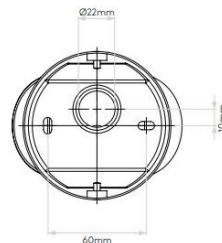

The spotlight is dimmable when using a compatible, dimmable light source.

PRODUCT SPECIFICATION

Light Source: 1 x Max 6W LED GU10 (excluded)

IP Code: 44

Dimming: Dimmable via mains phase dimming.

Dimensions: Depth: 15cm
Diameter: 9cm