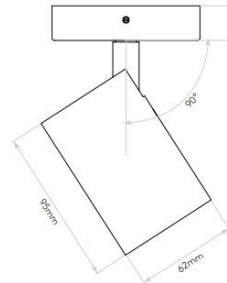

The spotlight is dimmable when using a compatible, dimmable light source.

PRODUCT SPECIFICATION

Light Source: 1 x Max 6W LED GU10 (excluded)

IP Code: 44

Dimming: Dimmable via mains phase dimming.

Dimensions: Depth: 15cm
Diameter: 9cm