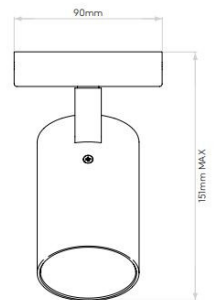

The single spotlight in the Aqua collection, the Aqua Single spotlight can tilt at up to 90°. You can mount the Aqua Single on the wall or the ceiling, an an IP44 means its suitable for bathroom installation, zones 2 and 3.

The spotlight is dimmable when using a compatible, dimmable light source.

PRODUCT SPECIFICATION

Light Source: 1 x Max 6W LED GU10 (excluded)

IP Code: 44

Dimming: Dimmable via mains phase dimming.

Dimensions: Depth: 15cm
Diameter: 9cm