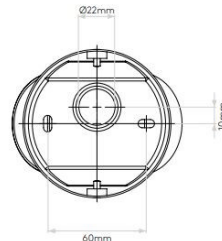

## PRODUCT SPECIFICATION

**Light Source:** 1 x Max 6W LED GU10 (excluded)

**IP Code:** 44

**Dimming:** Dimmable via mains phase dimming.

**Dimensions:** Depth: 15cm  
Diameter: 9cm

For all sales and technical enquiries, please contact: