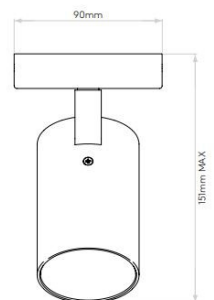

## PRODUCT SPECIFICATION

**Light Source:** 1 x Max 6W LED GU10 (Excluded)

**IP Code:** 44

**Dimming:** Dimmable via mains phase dimming.

**Dimensions:** Depth: 15cm  
Diameter: 9cm

For all sales and technical enquiries, please contact: