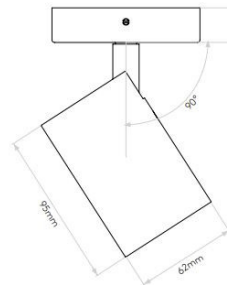

The spotlight is dimmable when using a compatible, dimmable light source.

PRODUCT SPECIFICATION

Light Source: 1 x Max 6W LED GU10 (excluded)

IP Code: 44

Dimming: Dimmable via mains phase dimming.

Dimensions: Depth: 15cm
Diameter: 9cm