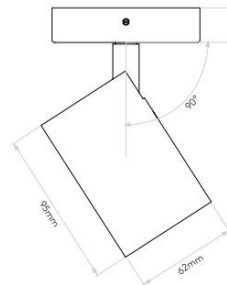

## PRODUCT SPECIFICATION

**Light Source:** 1 x Max 6W LED GU10 (Excluded)

**IP Code:** 44

**Dimming:** Dimmable via mains phase dimming.

**Dimensions:** Depth: 15cm  
Diameter: 9cm

For all sales and technical enquiries, please contact: