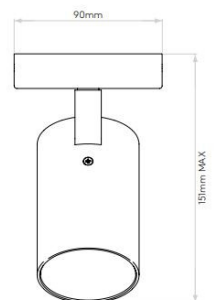

The single spotlight in the Aqua collection, the Aqua Single spotlight can tilt at up to 90°. You can mount the Aqua Single on the wall or the ceiling, and an IP44 means it's suitable for bathroom installation, zones 2 and 3.

The spotlight is dimmable when using a compatible, dimmable light source.

PRODUCT SPECIFICATION

Light Source: 1 x Max 6W LED GU10 (excluded)

IP Code: 44

Dimming: Dimmable via mains phase dimming.

Dimensions: Depth: 15cm
Diameter: 9cm