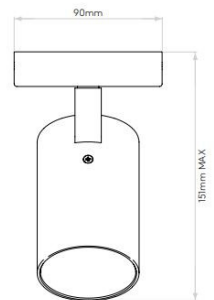

## PRODUCT SPECIFICATION

**Light Source:** 1 x Max 6W LED GU10 (excluded)

**IP Code:** 44

**Dimming:** Dimmable via mains phase dimming.

**Dimensions:** Depth: 15cm  
Diameter: 9cm

For all sales and technical enquiries, please contact: