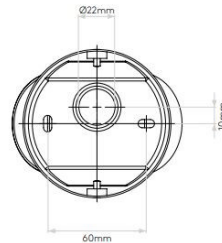

The spotlight is dimmable when using a compatible, dimmable light source.

PRODUCT SPECIFICATION

Light Source: 1 x Max 6W LED GU10 (excluded)

IP Code: 44

Dimming: Dimmable via mains phase dimming.

Dimensions: Depth: 15cm
Diameter: 9cm