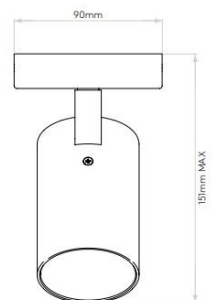

The single spotlight in the Aqua collection, the Aqua Single spotlight can tilt at up to 90°. You can mount the Aqua Single on the wall or the ceiling, an an IP44 means its suitable for bathroom installation, zones 2 and 3.

The spotlight is dimmable when using a compatible, dimmable light source.

PRODUCT SPECIFICATION

Light Source: 1 x Max 6W LED GU10 (excluded)

IP Code: 44

Dimming: Dimmable via mains phase dimming.

Dimensions: Depth: 15cm
Diameter: 9cm