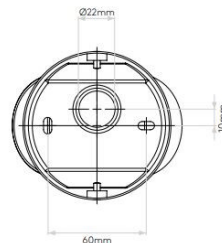

## PRODUCT SPECIFICATION

**Light Source:** 1 x Max 6W LED GU10 (Excluded)

**IP Code:** 44

**Dimming:** Dimmable via mains phase dimming.

**Dimensions:** Depth: 15cm  
Diameter: 9cm

For all sales and technical enquiries, please contact: