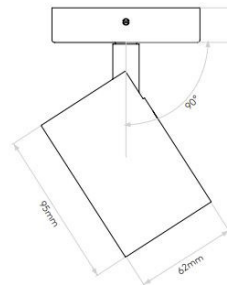

## PRODUCT SPECIFICATION

**Light Source:** 1 x Max 6W LED GU10 (excluded)

**IP Code:** 44

**Dimming:** Dimmable via mains phase dimming.

**Dimensions:** Depth: 15cm  
Diameter: 9cm

For all sales and technical enquiries, please contact: