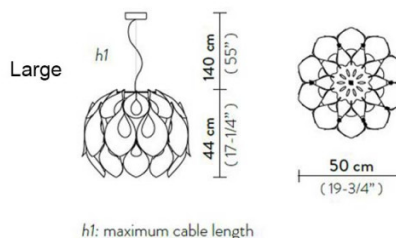

## PRODUCT SPECIFICATION

**Light Source:** 3 x Max 12W E27 LED (excluded)

**IP Code:** 20

**Dimming:** Dimmable via mains phase dimming.

**Dimensions:** **Large:**  
Ø50cm  
Height: 44 cm

Maximum Cable Length: 140cm