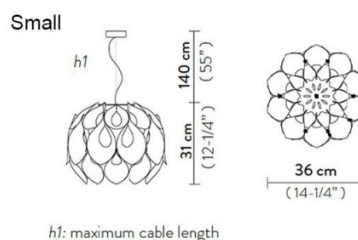

## PRODUCT SPECIFICATION

**Light Source:** 3 x Max 12W E27 LED (excluded)

**IP Code:** 20

**Dimming:** Dimmable via mains phase dimming.

**Dimensions:** **Large:**  
Ø50cm  
Height: 44 cm

Maximum Cable Length: 140cm