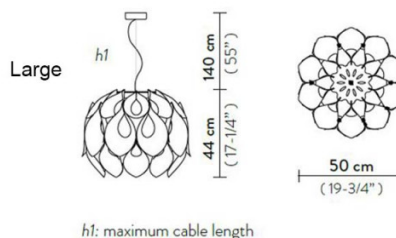

PRODUCT SPECIFICATION

Light Source: 3 x Max 12W E27 LED (excluded)

IP Code: 20

Dimming: Dimmable via mains phase dimming.

Dimensions: **Large:**
Ø50cm
Height: 44 cm

Maximum Cable Length: 140cm

For all sales and technical enquiries, please contact: