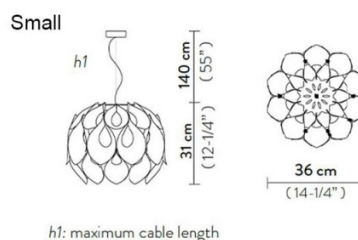

PRODUCT SPECIFICATION

Light Source: 3 x Max 12W E27 LED (excluded)

IP Code: 20

Dimming: Dimmable via mains phase dimming.

Dimensions: **Large:**
Ø50cm
Height: 44 cm

Maximum Cable Length: 140cm

For all sales and technical enquiries, please contact: