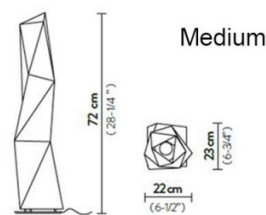

PRODUCT SPECIFICATION

Light Source: 1 x Max 12W LED E27 Excluded

IP Code: 20

Dimming: In line on/off switch included on cable.

Dimensions: Medium:
 Height: 72cm
 Width: 22cm
 Depth: 23cm

Large:
 Height: 111cm
 Width: 27cm
 Depth: 26cm