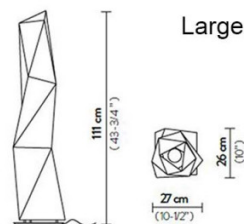

PRODUCT SPECIFICATION

Light Source: 1 x Max 12W LED E27 Excluded

IP Code: 20

Dimming: In line on/off switch included on cable.

Dimensions: Medium:
 Height: 72cm
 Width: 22cm
 Depth: 23cm

Large:
 Height: 111cm
 Width: 27cm
 Depth: 26cm