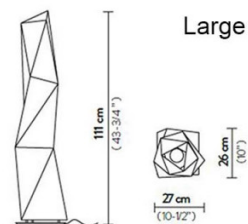

PRODUCT SPECIFICATION

Light Source: 1 x Max 12W LED E27 Excluded

IP Code: 20

Dimming: In line on/off switch included on cable.

Dimensions: Medium:
 Height: 72cm
 Width: 22cm
 Depth: 23cm

Large:
 Height: 111cm
 Width: 27cm
 Depth: 26cm