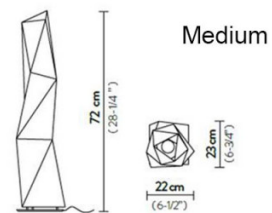

PRODUCT SPECIFICATION

Light Source: 1 x Max 12W LED E27 Excluded

IP Code: 20

Dimming: In line on/off switch included on cable.

Dimensions: Medium:
 Height: 72cm
 Width: 22cm
 Depth: 23cm

Large:
 Height: 111cm
 Width: 27cm
 Depth: 26cm