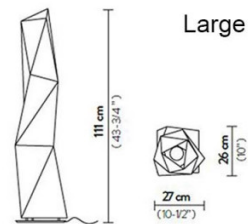

PRODUCT SPECIFICATION

Light Source: 1 x Max 12W LED E27 Excluded

IP Code: 20

Dimming: In line on/off switch included on cable.

Dimensions: Medium:
 Height: 72cm
 Width: 22cm
 Depth: 23cm

Large:
 Height: 111cm
 Width: 27cm
 Depth: 26cm