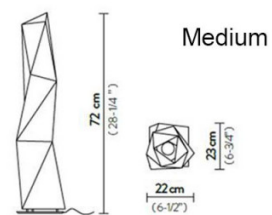

PRODUCT SPECIFICATION

Light Source: 1 x Max 12W LED E27 Excluded

IP Code: 20

Dimming: In line on/off switch included on cable.

Dimensions: Medium:
 Height: 72cm
 Width: 22cm
 Depth: 23cm

Large:
 Height: 111cm
 Width: 27cm
 Depth: 26cm