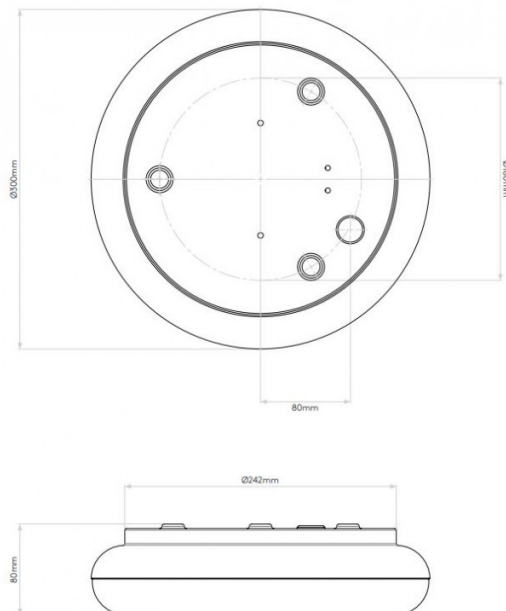

astro

**Astro Altea 300 Ceiling / Wall Light**

LA5114

SOURCE: <https://www.davidvillagelighting.co.uk/product/Astro-Altea-300-Ceiling-Wall-Light/18519>

**PRODUCT DESCRIPTION**

**Astro Altea 300 Ceiling / Wall Light**

The Altea range lights are available in a polished chrome finish. The Altea 300 takes a retrofit halogen light bulb, but there is also an LED version available.

The IP rating makes the Altea 300 suitable for bathrooms, zones 2 and 3.

**PRODUCT SPECIFICATION**

**Light Source:** 1 x Max 60W E27 (excluded)

**IP Code:** 44

**Dimming:** Non-dimmable.

**Dimensions:** Height: 8cm  
Diameter: 30cm

**For all sales and technical enquiries, please contact:**