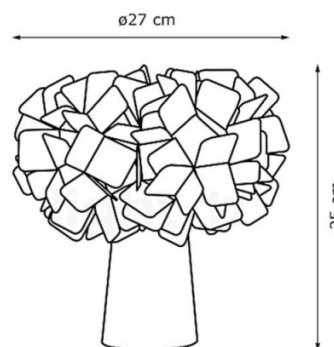

## PRODUCT SPECIFICATION

**Light Source:** 1 x Max 6W E14 LED (excluded)

**IP Code:** 20

**Dimming:** In line on/off switch included on cable.

**Dimensions:** Ø27cm  
Height: 25cm

**For all sales and technical enquiries, please contact:**