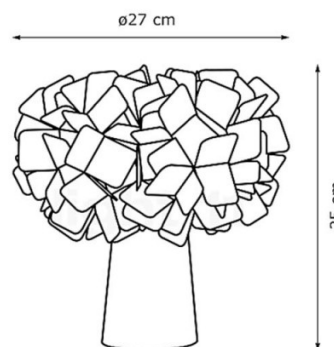

PRODUCT SPECIFICATION

- Light Source:** 1 x Max 6W E14 LED (excluded)
- IP Code:** 20
- Dimming:** In line on/off switch included on cable.
- Dimensions:** Ø27cm
Height: 25cm

For all sales and technical enquiries, please contact: