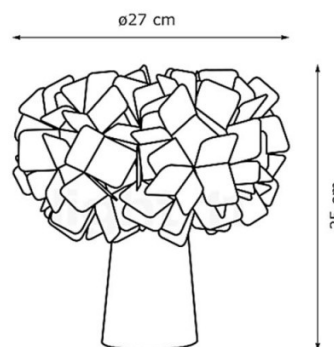

PRODUCT SPECIFICATION

Light Source: 1 x Max 6W E14 LED (excluded)

IP Code: 20

Dimming: In line on/off switch included on cable.

Dimensions: Ø27cm
Height: 25cm

For all sales and technical enquiries, please contact: