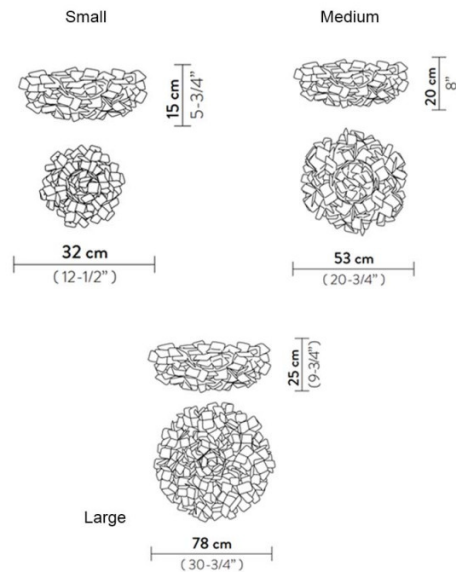

PRODUCT SPECIFICATION

Light Source: **Small:** 2 x Max 6W E14 LED (excluded)
Medium: 2 x Max 12W E27 LED (excluded)
Large: 3 x Max 12W E27 LED (excluded)

IP Code: 20

Dimming: Dimmable via mains phase dimming.

Dimensions: Small:
 Shade: Ø32cm
 Height: 15cm

Medium:
 Shade: Ø53cm
 Height: 20cm

Large:
 Shade: Ø78cm
 Height: 25cm

For all sales and technical enquiries, please contact:

+44 (0)114 263 4266

info@davidvillagelighting.co.uk