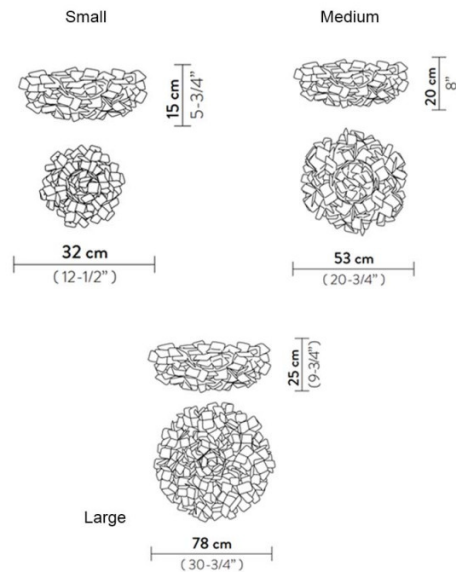

## PRODUCT SPECIFICATION

**Light Source:** **Small:** 2 x Max 6W E14 LED (excluded)  
**Medium:** 2 x Max 12W E27 LED (excluded)  
**Large:** 3 x Max 12W E27 LED (excluded)

**IP Code:** 20

**Dimming:** Dimmable via mains phase dimming.

**Dimensions: Small:**  
 Shade: Ø32cm  
 Height: 15cm

**Medium:**  
 Shade: Ø53cm  
 Height: 20cm

**Large:**  
 Shade: Ø78cm  
 Height: 25cm

**For all sales and technical enquiries, please contact:**

+44 (0)114 263 4266