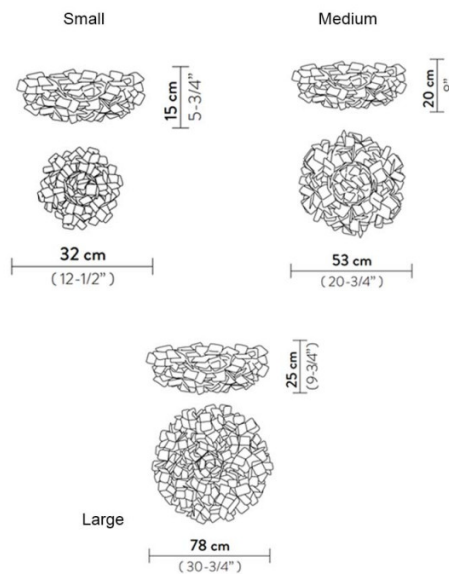

PRODUCT SPECIFICATION

Light Source: **Small:** 2 x Max 6W E14 LED (excluded)
Medium: 2 x Max 12W E27 LED (excluded)
Large: 3 x Max 12W E27 LED (excluded)

IP Code: 20

Dimming: Dimmable via mains phase dimming.

Dimensions: Small:
 Shade: Ø32cm
 Height: 15cm

Medium:
 Shade: Ø53cm
 Height: 20cm

Large:
 Shade: Ø78cm
 Height: 25cm

For all sales and technical enquiries, please contact:

+44 (0)114 263 4266

info@davidvillagelighting.co.uk