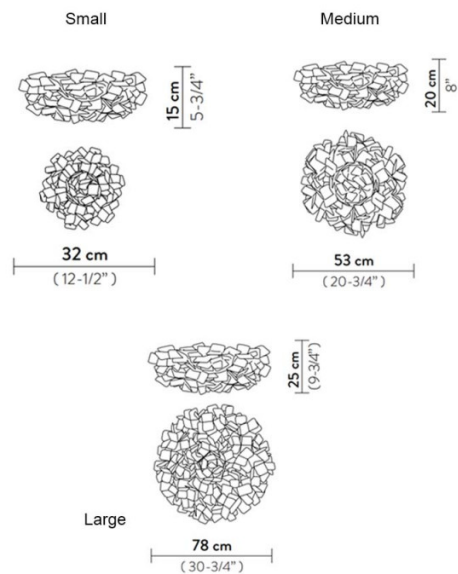

PRODUCT SPECIFICATION

Light Source: **Small:** 2 x Max 6W E14 LED (excluded)
Medium: 2 x Max 12W E27 LED (excluded)
Large: 3 x Max 12W E27 LED (excluded)

IP Code: 20

Dimming: Dimmable via mains phase dimming.

Dimensions: Small:
 Shade: Ø32cm
 Height: 15cm

Medium:
 Shade: Ø53cm
 Height: 20cm

Large:
 Shade: Ø78cm
 Height: 25cm

For all sales and technical enquiries, please contact:

+44 (0)114 263 4266

info@davidvillagelighting.co.uk