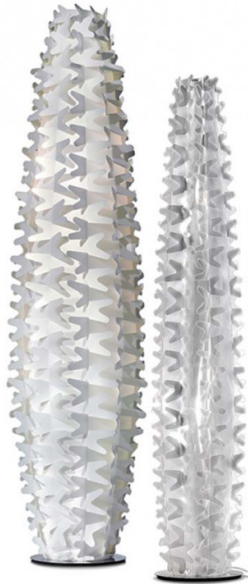

Slamp Cactus Floor Lamp

LA5102/F2

SOURCE: <https://www.davidvillagelighting.co.uk/product/Slamp-Cactus-Floor-Lamp/18503>

PRODUCT DESCRIPTION

Designer: Adriano Rachele

Slamp Cactus Floor Lamp

Crafted from high quality Opalflex and designed by Adriano Rachele, the Slamp Cactus Floor Lamp is guaranteed to turn heads. Opalflex is a material patented by Slamp that utilises polymers to create a recyclable synthetic material. Thanks to the material and the unusual design, this floor lamp emits a soft diffused glow and results in impressive light reflections that are projected into your room when the lamp is turned on.

Cactus provides a unique and characteristic light, whilst the neutral colours of the proposed finishes make it very versatile to be included in different furnishing styles. The Cactus Floor Lamp is perfect for mood lighting, ideal in your lounge area, bedroom or dining area. Really any room in your home that requires a relaxing ambience can benefit from this floor lamp.