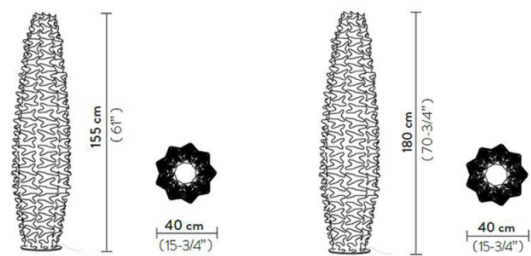

## PRODUCT SPECIFICATION

- Light Source:** 2 x Max 12W E27 LED (excluded)
- IP Code:** 20
- Dimming:** In line on/off switch included on cable.
- Dimensions: X Large:**  
 Ø40cm  
 Height: 155cm

X Large