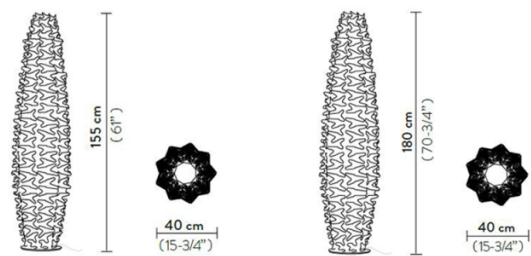

X Large

XX Large