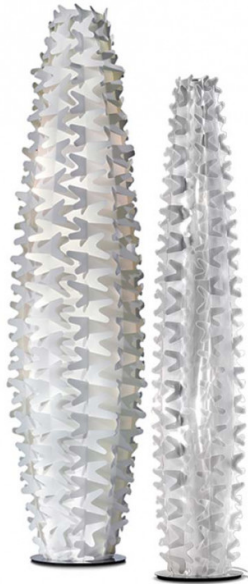

# Slamp Cactus Floor Lamp

LA5102/F2

SOURCE: <https://www.davidvillagelighting.co.uk/product/Slamp-Cactus-Floor-Lamp/18503>

### Slamp Cactus Floor Lamp

Crafted from high quality Opalflex and designed by Adriano Rachele, the Slamp Cactus Floor Lamp is guaranteed to turn heads. Opalflex is a material patented by Slamp that utilises polymers to create a recyclable synthetic material. Thanks to the material and the unusual design, this floor lamp emits a soft diffused glow and results in impressive light reflections that are projected into your room when the lamp is turned on.