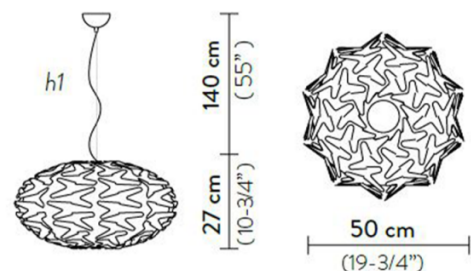

PRODUCT SPECIFICATION

Light Source: 1 x Max 12W LED E27 (excluded)

IP Code: 20

Dimming: Dimmable via mains phase dimming.

Dimensions: Ø50cm
Height: 27cm
Maximum Cable Length: 140cm

h1: maximum cable length