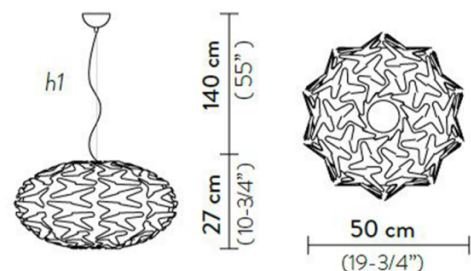

PRODUCT SPECIFICATION

Light Source: 1 x Max 12W LED E27 (excluded)

IP Code: 20

Dimming: Dimmable via mains phase dimming.

Dimensions: Ø50cm
Height: 27cm
Maximum Cable Length: 140cm

$h1$: maximum cable length