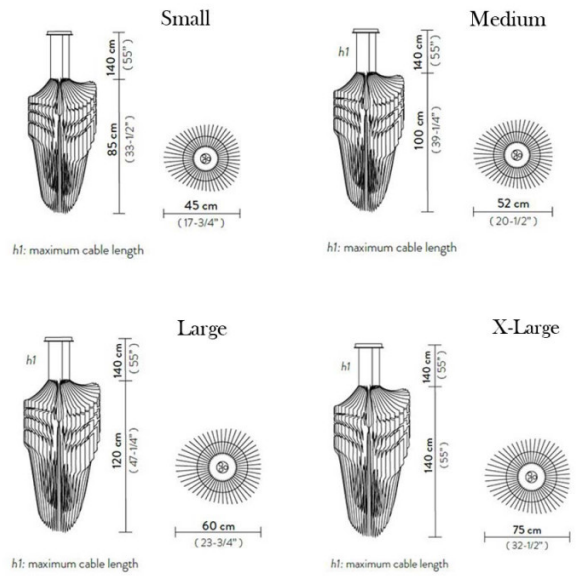

PRODUCT SPECIFICATION

Light Source: **Small:** 2 X Max 12W LED E27 (excluded) + 1 X Max 11W Spot LED E27 (Excluded)

Medium: 3 X Max 12W LED E27 (excluded) + 1 X Max 11W Spot LED E27 (excluded)

Large: 4 X Max 12W LED E27 (excluded) + 1 X Max 16W Spot LED E27 (excluded)

X-Large: 6 X Max 12W LED E27 (excluded) + 1 X Max 16W Spot LED E27 (excluded)

IP Code: 20

Dimming: Dimmable via mains phase dimming.

Dimensions: **Small:**

Ø45cm
Height: 85cm

Medium:

Ø52cm
Height: 100cm

Large:

Ø60cm
Height: 120cm

Extra Large:

Ø75cm
Height: 140cm

Maximum Drop: 140cm

For all sales and technical enquiries, please contact:

+44 (0)114 263 4266

info@davidvillagelighting.co.uk

www.davidvillagelighting.co.uk