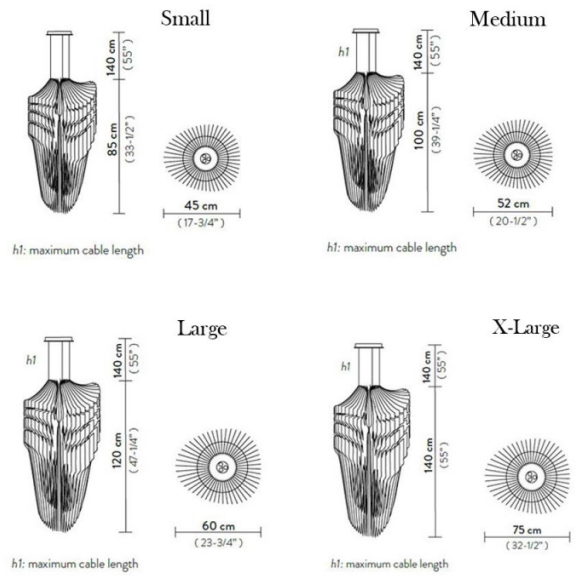

PRODUCT SPECIFICATION

Light Source: **Small:** 2 X Max 12W LED E27 (excluded) + 1 X Max 11W Spot LED E27 (Excluded)

Medium: 3 X Max 12W LED E27 (excluded) + 1 X Max 11W Spot LED E27 (excluded)

Large: 4 X Max 12W LED E27 (excluded) + 1 X Max 16W Spot LED E27 (excluded)

X-Large: 6 X Max 12W LED E27 (excluded) + 1 X Max 16W Spot LED E27 (excluded)

IP Code: 20

Dimming: Dimmable via mains phase dimming.

Dimensions: **Small:**

Ø45cm
Height: 85cm

Medium:
Ø52cm
Height: 100cm

Large:
Ø60cm
Height: 120cm

Extra Large:
Ø75cm
Height: 140cm

Maximum Drop: 140cm

For all sales and technical enquiries, please contact:

+44 (0)114 263 4266

info@davidvillagelighting.co.uk

www.davidvillagelighting.co.uk