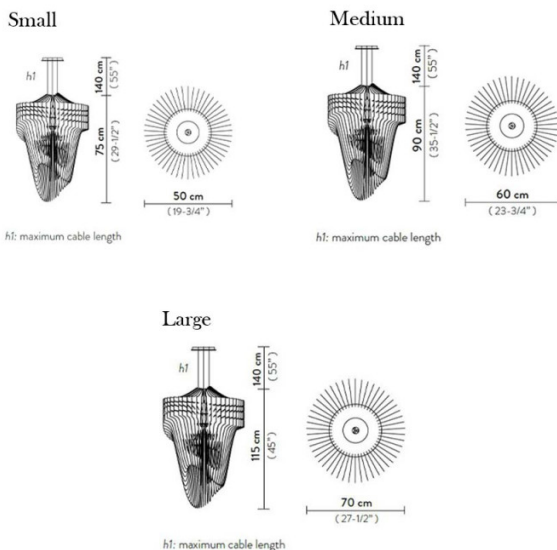

For all sales and technical enquiries, please contact:

+44 (0)114 263 4266

info@davidvillagelighting.co.uk

www.davidvillagelighting.co.uk