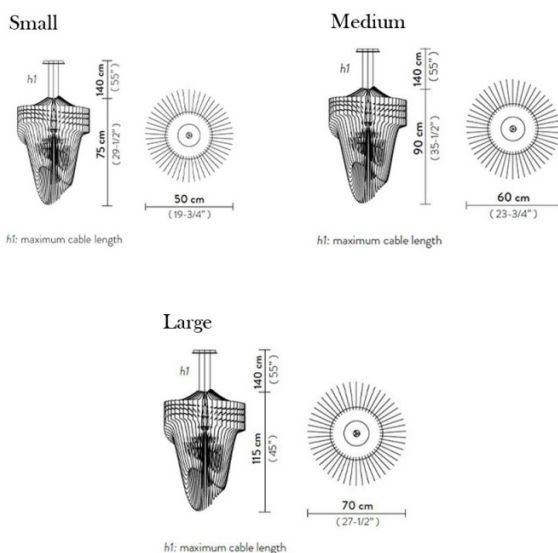

For all sales and technical enquiries, please contact:

+44 (0)114 263 4266

info@davidvillagelighting.co.uk

www.davidvillagelighting.co.uk