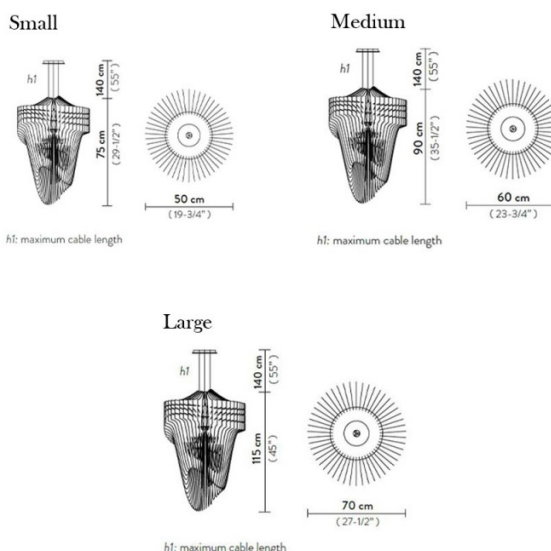

For all sales and technical enquiries, please contact:

+44 (0)114 263 4266

info@davidvillagelighting.co.uk

www.davidvillagelighting.co.uk