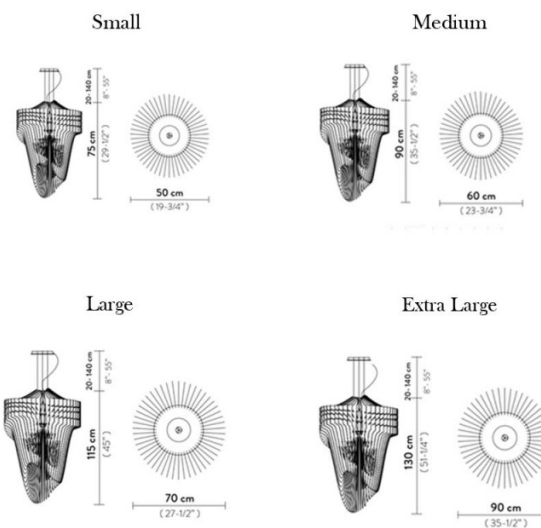

PRODUCT SPECIFICATION

Light Source: 35W, 2700K, 3500 Lumens

IP Code: 20

Dimming: Dimmable via Triac dimming.

Dimensions: Small:
 Ø50cm
 Height: 75cm

Medium:
 Ø60cm
 Height: 90cm

Large:
 Ø70cm
 Height: 115cm

X-Large:
 Ø90cm
 Height: 130cm

Maximum cable length: 140cm

For all sales and technical enquiries, please contact:

+44 (0)114 263 4266

info@davidvillagelighting.co.uk

www.davidvillagelighting.co.uk