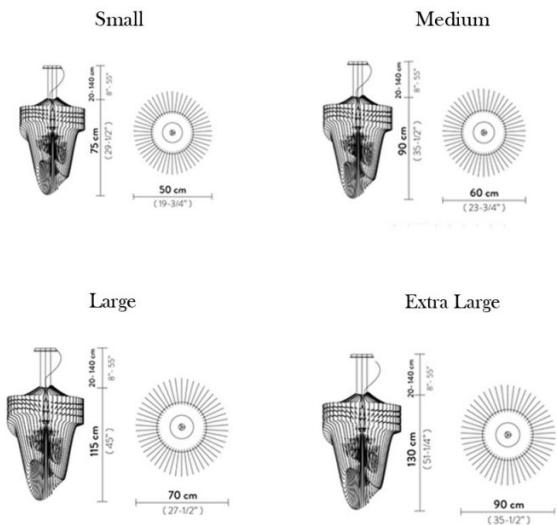

PRODUCT SPECIFICATION

Light Source: 35W, 2700K, 3500 Lumens

IP Code: 20

Dimming: Dimmable via Triac dimming.

Dimensions: Small:
 Ø50cm
 Height: 75cm

Medium:
 Ø60cm
 Height: 90cm

Large:
 Ø70cm
 Height: 115cm

X-Large:
 Ø90cm
 Height: 130cm

Maximum cable length: 140cm

For all sales and technical enquiries, please contact:

+44 (0)114 263 4266

info@davidvillagelighting.co.uk

www.davidvillagelighting.co.uk