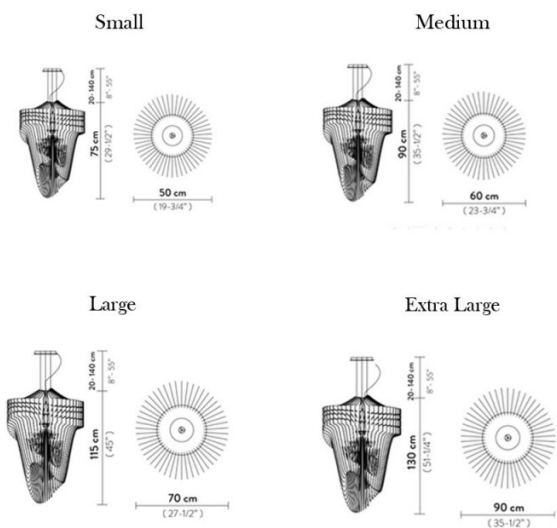

## PRODUCT SPECIFICATION

**Light Source:** 35W, 2700K, 3500 Lumens

**IP Code:** 20

**Dimming:** Dimmable via Triac dimming.

**Dimensions: Small:**  
Ø50cm  
Height: 75cm

**Medium:**  
Ø60cm  
Height: 90cm

**Large:**  
Ø70cm  
Height: 115cm

**X-Large:**  
Ø90cm  
Height: 130cm

Maximum cable length: 140cm

**For all sales and technical enquiries, please contact:**

+44 (0)114 263 4266

[info@davidvillagelighting.co.uk](mailto:info@davidvillagelighting.co.uk)