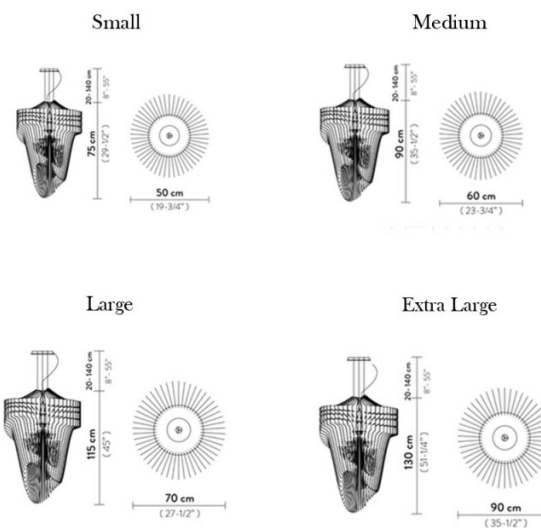

Slamp Aria Transparent LED Suspension

LA5099/TS

SOURCE: <https://www.davidvillagelighting.co.uk/product/Slamp-Aria-Transparent-LED-Suspension/18488>

PRODUCT DESCRIPTION

Designer: Zaha Hadid

Slamp Aria Transparent LED Suspension

Designed by Zaha Hadid, the Aria Transparent LED Suspension is fluid and dynamic. This beautiful and lavish lighting design consists of 50 layers of patented Cristalflex panels, suspended from a round canopy by three cables. These panels are arranged around an LED light source and each is completely unique and different from the next. The dramatic design emits modern luxury and makes a perfect statement piece in contemporary environments, both residential and commercial, creating a lavish ambience. This decorative light is designed to offer diffused light as well as a bold design to any interior space.

The Aria Transparent Suspension is a dramatic modern day chandelier that is perfect for use in hallways, bedrooms, dining areas and hotel lobbies. Hadid's design is also available in [two other finishes](#), making it easy to fit with a multitude of décor options.

PRODUCT SPECIFICATION

Light Source: 35W, 2700K, 3500 Lumens

IP Code: 20

Dimming: Dimmable via Triac dimming.

Dimensions: Small:
Ø50cm
Height: 75cm

Medium:
Ø60cm
Height: 90cm

Large:
Ø70cm
Height: 115cm

X-Large:
Ø90cm
Height: 130cm

Maximum cable length: 140cm