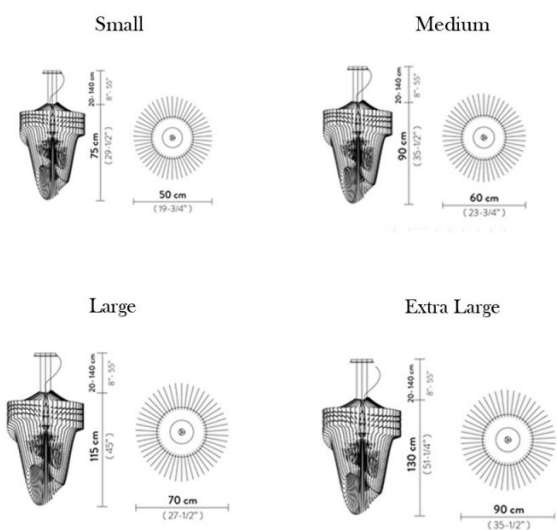

PRODUCT SPECIFICATION

Light Source: 35W, 2700K, 3500 Lumens

IP Code: 20

Dimming: Dimmable via Triac dimming.

Dimensions: Small:
 Ø50cm
 Height: 75cm

Medium:
 Ø60cm
 Height: 90cm

Large:
 Ø70cm
 Height: 115cm

X-Large:
 Ø90cm
 Height: 130cm

Maximum cable length: 140cm

For all sales and technical enquiries, please contact:

+44 (0)114 263 4266

info@davidvillagelighting.co.uk

www.davidvillagelighting.co.uk