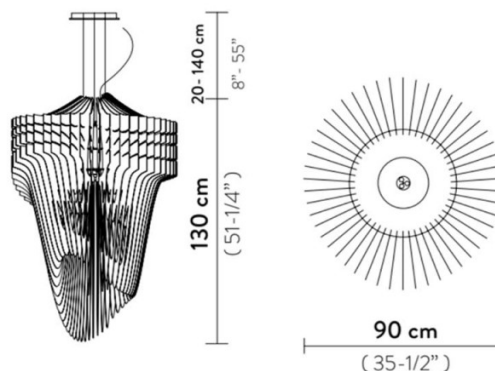

PRODUCT SPECIFICATION

- Light Source:** 35W, 2700K, 3500 Lumens
- IP Code:** 20
- Dimming:** Dimmable via Triac dimming.
- Dimensions:** Ø90cm
Height: 130cm
Maximum cable length: 140cm

For all sales and technical enquiries, please contact: