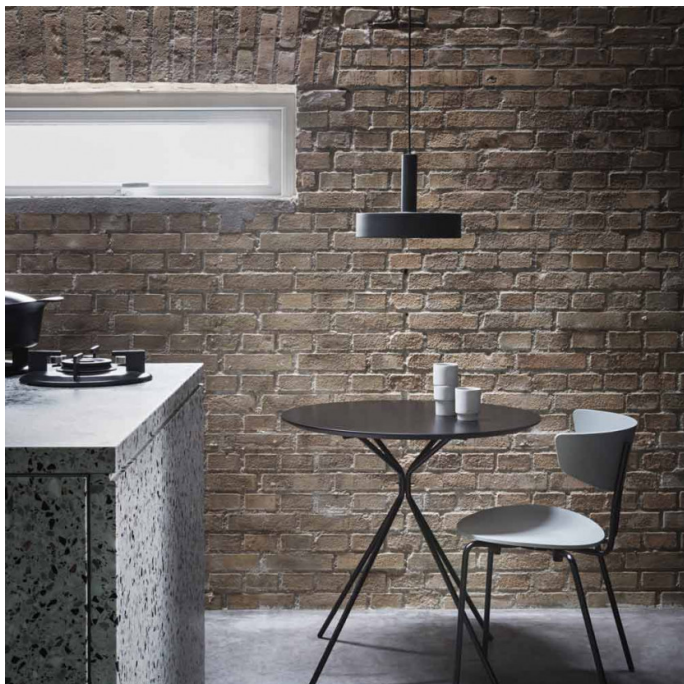

# ferm LIVING Collect Pendant - Record

LA5091

SOURCE: <https://www.davidvillagelighting.co.uk/product/ferm-LIVING-Collect-Pendant---Record/18468>

Offered in a fully compatible series of multiple shapes and colours, COLLECT Lighting gives you the freedom to create beautiful lighting solutions. Simply select your chosen lampshade and pair with the series' decorative brass ring and one of two socket pendants.