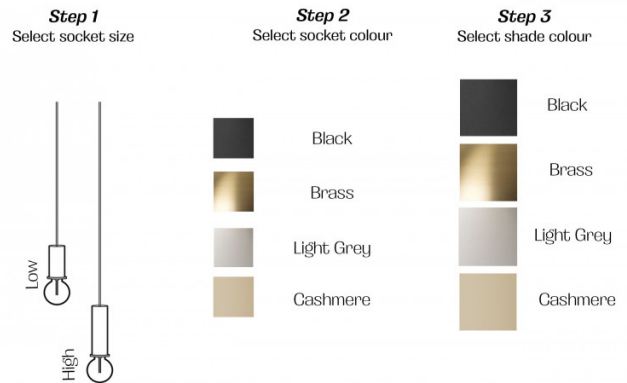

ferm LIVING Collect Pendant - Record

LA5091

SOURCE: <https://www.davidvillagelighting.co.uk/product/ferm-LIVING-Collect-Pendant---Record/18468>

PRODUCT DESCRIPTION

ferm LIVING Collect Pendant - Record

With a seemingly infinite range of expressions, ferm LIVING's innovative and interchangeable lighting system allows you to create customised and contemporary looks in each and every room.

Offered in a fully compatible series of multiple shapes and colours, COLLECT Lighting gives you the freedom to create beautiful lighting solutions. Simply select your chosen lampshade and pair with the series' decorative brass ring and one of two socket pendants.

The socket pendant comes complete with a decorative brass ring, canopy ceiling mount and 3M fabric-covered electrical cord.

PRODUCT SPECIFICATION

- Light Source:** 1 x max 25W E27 (excluded)
OR
1 x max 13W LED E27 (excluded)
- IP Code:** 20
- Dimming:** Dimmable via mains phase dimming.
- Dimensions:** Low socket - H 10.2 x W 6 x D 6 cm
High socket - H 17 x W 6 x D 6 cm
Record Shade: Ø 30 cm x H 7 cm