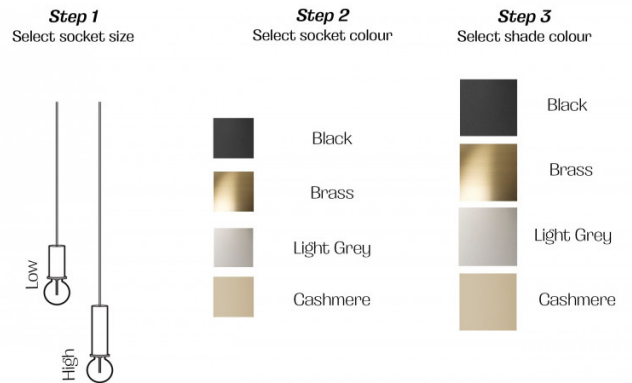

Ferm Living Collect Pendant - Record

LA5091

SOURCE: <https://www.davidvillagelighting.co.uk/product/Ferm-Living-Collect-Pendant---Record/18468>

PRODUCT DESCRIPTION

Ferm Living Collect Pendant - Record

With a seemingly infinite range of expressions, Ferm Living's innovative and interchangeable lighting system allows you to create customised and contemporary looks in each and every room.

Offered in a fully compatible series of multiple shapes and colours, COLLECT Lighting gives you the freedom to create beautiful lighting solutions. Simply select your chosen lampshade and pair with the series' decorative brass ring and one of two socket pendants.

The socket pendant comes complete with a decorative brass ring, canopy ceiling mount and 3M fabric-covered electrical cord.

PRODUCT SPECIFICATION

- Light Source:** 1 x max 25W E27 (excluded)
OR
1 x max 13W LED E27 (excluded)
- IP Code:** 20
- Dimming:** Dimmable via mains phase dimming.
- Dimensions:** Low socket - H 10.2 x W 6 x D 6 cm
High socket - H 17 x W 6 x D 6 cm
Record Shade: Ø 30 cm x H 7 cm