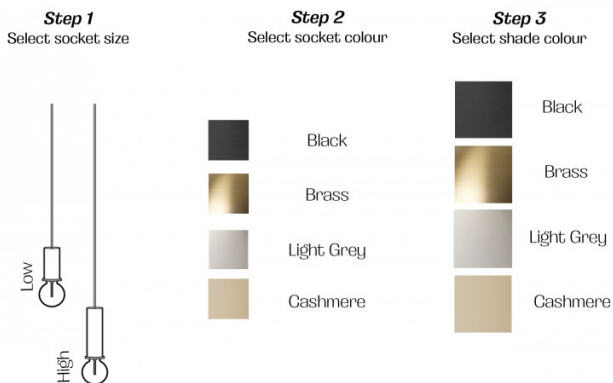

Offered in a fully compatible series of multiple shapes and colours, COLLECT Lighting gives you the freedom to create beautiful lighting solutions. Simply select your chosen lampshade and pair with the series' decorative brass ring and one of two socket pendants.

## PRODUCT SPECIFICATION

**Light Source:** 1 x max 25W E27 (excluded)  
OR  
1 x max 13W LED E27 (excluded)

**IP Code:** 20

**Dimming:** Dimmable via mains phase dimming.

**Dimensions:** Low socket - H 10.2 x W 6 x D 6 cm  
High socket - H 17 x W 6 x D 6 cm  
Record Shade: Ø 30 cm x H 7 cm