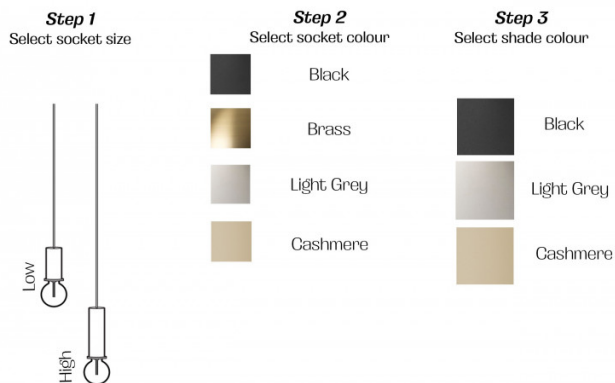

ferm LIVING Collect Pendant - Cone

LA5090

SOURCE: <https://www.davidvillagelighting.co.uk/product/ferm-LIVING-Collect-Pendant---Cone/18467>

PRODUCT DESCRIPTION

ferm LIVING Collect Pendant - Cone

With a seemingly infinite range of expressions, ferm LIVING's innovative and interchangeable lighting system allows you to create customised and contemporary looks in each and every room. Offered in a fully compatible series of multiple shapes and colours, COLLECT Lighting gives you the freedom to create beautiful lighting solutions. Simply select your chosen lampshade and pair with the series' decorative brass ring and one of two socket pendants.

The socket pendant comes complete with a decorative brass ring, canopy ceiling mount and 3M fabric-covered electrical cord.

PRODUCT SPECIFICATION

- Light Source:** 1 x max 25W E27 (excluded)
OR
1 x max 13W LED E27 (excluded)
- IP Code:** 20
- Dimming:** Dimmable via mains phase dimming.
- Dimensions:** Low socket - H 10.2 x W 6 x D 6 cm
High socket - H 17 x W 6 x D 6 cm
Cone Shade - Ø 25 x H 12cm