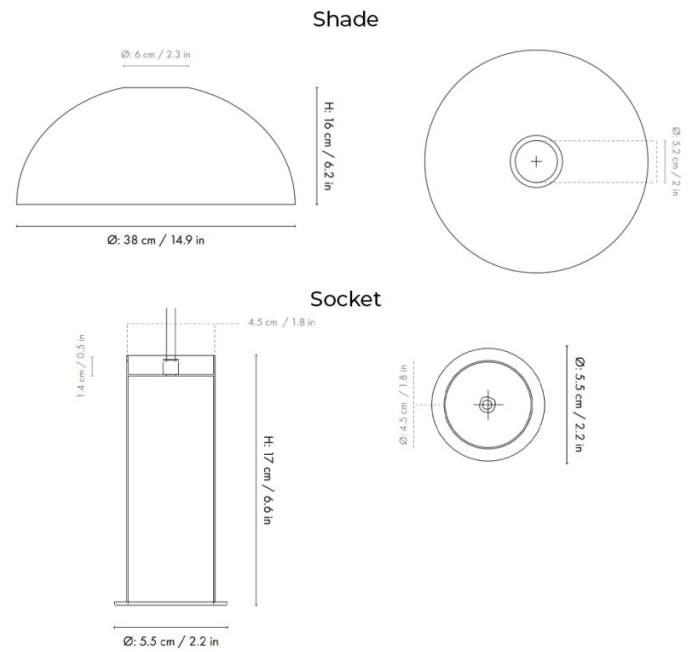

Ferm Living Collect High Socket Pendant Dome

LA5088/HS

SOURCE: <https://www.davidvillagelighting.co.uk/product/Ferm-Living-Collect-High-Socket-Pendant-Dome/18465>

PRODUCT DESCRIPTION

Ferm Living Collect High Socket Pendant Dome Light

An elegant and adaptable addition to Ferm Living's Collect Lighting series, the Collect High Socket Pendant Dome offers a bold yet refined aesthetic. The large Dome shade, crafted from powder-coated metal, enhances the light's diffusion, creating a balanced and inviting ambience. This high socket version provides an elongated silhouette, adding height and a striking visual presence to any space.

Ideal for open-plan interiors, kitchen islands, and statement lighting above dining tables, the high socket design draws attention while maintaining a minimalist, contemporary feel. Equipped with a fabric-covered 3-metre cord, a coordinating ceiling canopy, and a decorative brass ring, this pendant seamlessly merges style and functionality. The dimmable feature allows for customisable lighting, adapting effortlessly to different settings.

Please note, this product is also available in a [Low Socket](#) version and a [Brass Shade](#) version.

PRODUCT SPECIFICATION

- Light Source:** 1 x Max 13W LED E27 (Excluded)
- IP Code:** 20
- Dimming:** Dimmable via mains phase dimming.
- Dimensions:** Socket Height: 17cm
Socket: Ø5.5cm
Shade Height: 16cm
Shade: Ø38cm
- Cable Length: 300cm