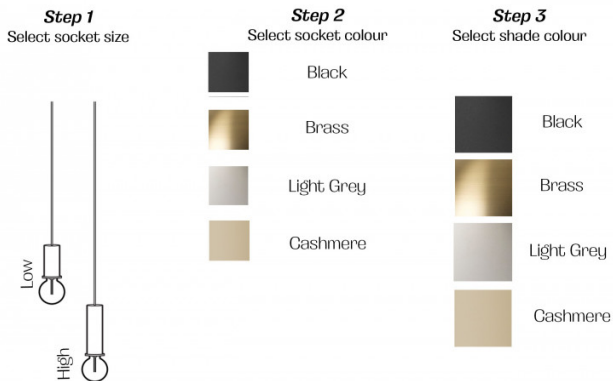

Offered in a fully compatible series of multiple shapes and colours, COLLECT Lighting gives you the freedom to create beautiful lighting solutions. Simply select your chosen lampshade and pair with the series' decorative brass ring and one of two socket pendants.

The socket pendant comes complete with a decorative brass ring, canopy ceiling mount and 3M fabric-covered electrical cord.

PRODUCT SPECIFICATION

Light Source: 1 x max 25W E27 (excluded)
OR
1 x max 13W LED E27 (excluded)

IP Code: 20

Dimming: Dimmable via mains phase dimming.

Dimensions: Low socket - H 10.2 x W 6 x D 6 cm
High socket - H 17 x W 6 x D 6 cm
Disc Shade: Ø 12 x H 7 cm

For all sales and technical enquiries, please contact: